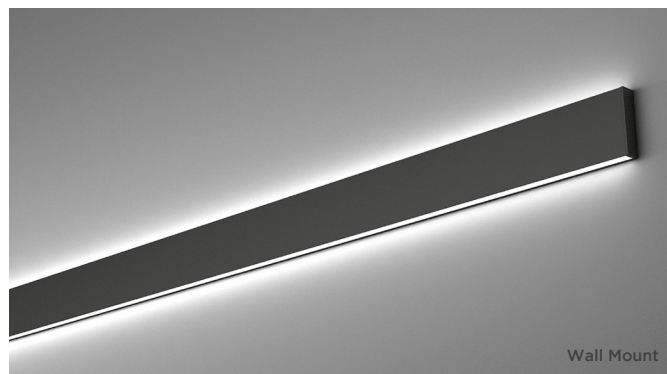

Date _____ Project _____

Notes _____

PERCEPTION PLUS PENDANT FIXTURE

Perception Plus pendants from Acolyte offer customizable pendants available in five nominal lengths* from 2 ft (613 mm) to 8 ft. (2413 mm). Choose direct or direct/indirect lighting and mix and match different optic lenses to create the perfect beam of light for your application! The Perception Pendant Series also allows us to create complementary sconces. Available in six CCTs ranging from 2700K to 6500K.

- Pendant or wall-mounted fixtures
- 5 Nominal Length options*: from 2 ft. (613 mm) to 8 ft. (2413 mm)
- Direct/Indirect lighting
- 6 CCTs: 2700K, 3000K, 3500K, 4000K, 5000K, 6500K
- Lumen output up to 560 lm/ft (1840 lm/m)
- Use with remote drivers (sold separately)
- Available in silver, black, and white finishes

HOUSING FINISHES

Silver Black White
Default finish

Note: Custom colors available upon request

COLOR TEMPERATURES

2700K 3000K 3500K 4000K 5000K 6500K

MOUNTING OPTIONS

Wall Mount Suspended Mount

OPTIC OPTIONS