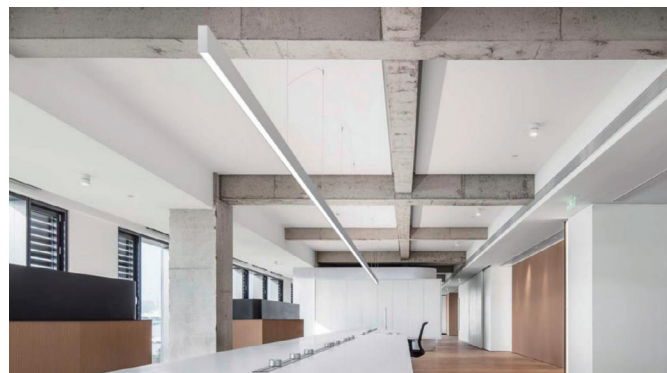

- Pendant or wall-mounted fixtures
- 5 Nominal Length options*: from 2 ft. (613 mm) to 8 ft. (2413 mm)
- Direct/Indirect lighting
- 6 CCTs: 2700K, 3000K, 3500K, 4000K, 5000K, 6500K
- Lumen output up to 560 lm/ft (1840 lm/m)
- Use with remote drivers (sold separately)
- Available in silver, black, and white finishes