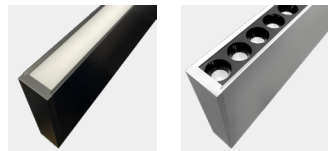

Date _____ Project _____

Notes _____

PERCEPTION PLUS PENDANT FIXTURE

Perception Plus pendants from Acolyte offer customizable pendants available in five nominal lengths* from 2 ft (613 mm) to 8 ft. (2413 mm). Choose direct or direct/indirect lighting and mix and match different optic lenses to create the perfect beam of light for your application! The Perception Pendant Series also allows us to create complementary sconces. Available in six CCTs ranging from 2700K to 6500K.

- Pendant or wall-mounted fixtures
- 5 Nominal Length options*: from 2 ft. (613 mm) to 8 ft. (2413 mm)
- Direct/Indirect lighting
- 6 CCTs: 2700K, 3000K, 3500K, 4000K, 5000K, 6500K
- Lumen output up to 560 lm/ft (1840 lm/m)
- Use with remote drivers (sold separately)
- Available in silver, black, and white finishes

HOUSING FINISHES

Silver Black White
Default finish

Note: Custom colors available upon request

COLOR TEMPERATURES

2700K 3000K 3500K 4000K 5000K 6500K

MOUNTING OPTIONS

Wall Mount Suspended Mount

OPTIC OPTIONS

Milky Lens 60° Louver

100° 60°

ORDERING GUIDE

Model	Mounting Type	Length*		Color Temperature Direct		Color Temperature Indirect	
PPN							
PPN - Perception Plus	P - Suspended Pendant	2 - 2 ft (613 mm)	6 - 6 ft (1813 mm)***	27 - 2700K	40 - 4000K	27 - 2700K	40 - 4000K
	W - Wall Mount	4 - 4 ft (1213 mm)	8 - 8 ft (2413 mm)	30 - 3000K	50 - 5000K	30 - 3000K	50 - 5000K
		5 - 5 ft (1513 mm)		35 - 3500K****	65 - 6500K	35 - 3500K****	65 - 6500K