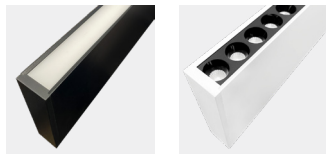

- Pendant or wall-mounted fixtures
- 5 Nominal Length options*: from 2 ft. (613 mm) to 8 ft. (2413 mm)
- Direct/Indirect lighting
- 6 CCTs: 2700K, 3000K, 3500K, 4000K, 5000K, 6500K
- Lumen output up to 560 lm/ft (1840 lm/m)
- Use with remote drivers (sold separately)
- Available in black and white finishes

HOUSING FINISHES

Black
Default finish

White

Note: Custom colors available upon request

COLOR TEMPERATURES

MOUNTING OPTIONS

Wall Mount

Suspended Mount

OPTIC OPTIONS

Milky Lens

60° Louver

100°

60°

Suspended Mount

Wall Mount

ORDERING GUIDE

Model	Mounting Type	Length*	Color Temperature Direct	Color Temperature Indirect
PPN				
PPN - Perception Plus	P - Suspended Pendant	2 - 2 ft (613 mm) 6 - 6 ft (1813 mm)***	27 - 2700K 40 - 4000K	27 - 2700K 40 - 4000K
	W - Wall Mount	4 - 4 ft (1213 mm) 8 - 8 ft (2413 mm)	30 - 3000K 50 - 5000K	30 - 3000K 50 - 5000K
		5 - 5 ft (1513 mm)	35 - 3500K**** 65 - 6500K	35 - 3500K**** 65 - 6500K
Optics Direct	Optics Indirect	Surface Finish	* See exact fixture lengths on page 3	
M - Milky** 60 - 60° Louver	M - Milky** 60 - 60° Louver	BK - Black WH - White	** Milky lens not available with wall mounted models	
		C - Custom RAL	*** Not available with 60° Louver	
			**** May have longer lead time and MOQ	
			NOTE: 180° Coupler and Canopy Kit must be ordered separately. See page 2 for more details.	