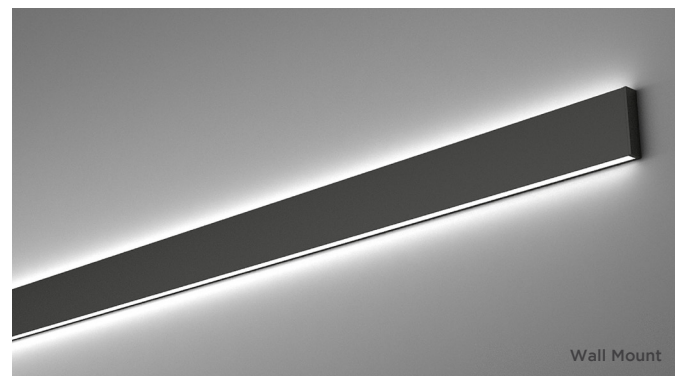

- Pendant or wall-mounted fixtures
- 5 Nominal Length options*: from 2 ft. (613 mm) to 8 ft. (2413 mm)
- Direct/Indirect lighting
- 6 CCTs: 2700K, 3000K, 3500K, 4000K, 5000K, 6500K
- Lumen output up to 560 lm/ft (1840 lm/m)
- Use with remote drivers (sold separately)
- Available in black and white finishes

OPTIC OPTIONS

Milky Lens

60° Louver

100°

60°

Suspended Mount

Wall Mount

ORDERING GUIDE

Model	Mounting Type	Length*	Color Temperature Direct	Color Temperature Indirect
PPN				
PPN - Perception Plus	P - Suspended Pendant	2 - 2 ft (613 mm) 6 - 6 ft (1813 mm)***	27 - 2700K 40 - 4000K	27 - 2700K 40 - 4000K
	W - Wall Mount	4 - 4 ft (1213 mm) 8 - 8 ft (2413 mm)	30 - 3000K 50 - 5000K	30 - 3000K 50 - 5000K
		5 - 5 ft (1513 mm)	35 - 3500K**** 65 - 6500K	35 - 3500K**** 65 - 6500K
Optics Direct	Optics Indirect	Surface Finish	* See exact fixture lengths on page 3	
M - Milky** 60 - 60° Louver	M - Milky** 60 - 60° Louver	BK - Black WH - White	** Milky lens not available with wall mounted models	
		C - Custom RAL	*** Not available with 60° Louver	
			**** May have longer lead time and MOQ	
			NOTE: 180° Coupler and Canopy Kit must be ordered separately. See page 2 for more details.	