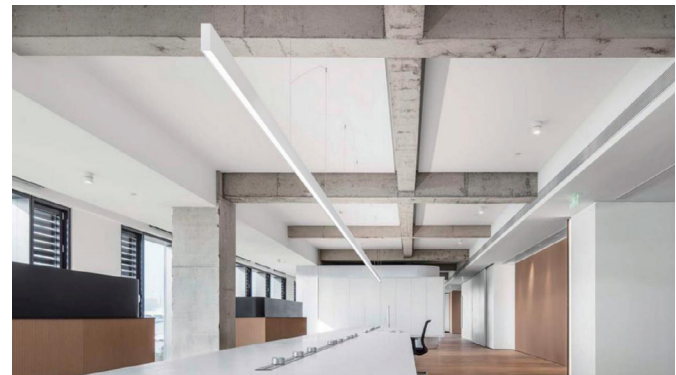

OPTIC OPTIONS

Milky Lens

60° Louver

100°

60°

Suspended Mount

Wall Mount

ORDERING GUIDE