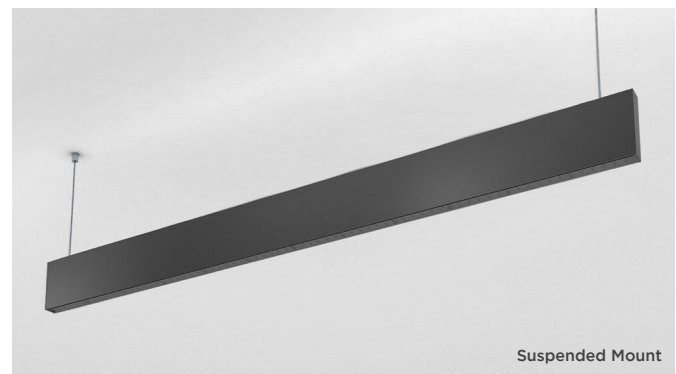

- Pendant or wall-mounted fixtures
- 5 Nominal Length options*: from 2 ft. (613 mm) to 8 ft. (2413 mm)
- Direct/Indirect lighting
- 6 CCTs: 2700K, 3000K, 3500K, 4000K, 5000K, 6500K
- Lumen output up to 560 lm/ft (1840 lm/m)
- Use with remote drivers (sold separately)
- Available in black and white finishes

HOUSING FINISHES

Black
Default finish

White

Note: Custom colors available upon request

COLOR TEMPERATURES

MOUNTING OPTIONS

Wall Mount

Suspended Mount

OPTIC OPTIONS

Milky Lens

60° Louver

100°

60°

Suspended Mount

Wall Mount

ORDERING GUIDE

Model	Mounting Type	Length*	Color Temperature Direct	Color Temperature Indirect
PPN				
PPN - Perception Plus	P - Suspended Pendant	2 - 2 ft (613 mm) 6 - 6 ft (1813 mm)***	27 - 2700K 40 - 4000K	27 - 2700K 40 - 4000K
	W - Wall Mount	4 - 4 ft (1213 mm) 8 - 8 ft (2413 mm)	30 - 3000K 50 - 5000K	30 - 3000K 50 - 5000K
		5 - 5 ft (1513 mm)	35 - 3500K**** 65 - 6500K	35 - 3500K**** 65 - 6500K
Optics Direct	Optics Indirect	Surface Finish	* See exact fixture lengths on page 3	
M - Milky** 60 - 60° Louver	M - Milky** 60 - 60° Louver	BK - Black WH - White	** Milky lens not available with wall mounted models	
		C - Custom RAL	*** Not available with 60° Louver	
			**** May have longer lead time and MOQ	
			NOTE: 180° Coupler and Canopy Kit must be ordered separately. See page 2 for more details.	