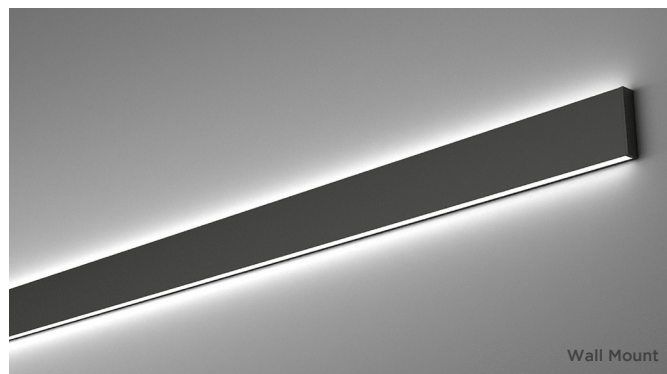

PERCEPTION PLUS PENDANT FIXTURE

Perception Plus pendants from Acolyte offer customizable pendants available in five nominal lengths* from 2 ft (613 mm) to 8 ft. (2413 mm). Choose direct or direct/indirect lighting and mix and match different optic lenses to create the perfect beam of light for your application! The Perception Pendant Series also allows us to create complementary sconces. Available in six CCTs ranging from 2700K to 6500K.

- Pendant or wall-mounted fixtures
- 5 Nominal Length options*: from 2 ft. (613 mm) to 8 ft. (2413 mm)
- Direct/Indirect lighting
- 6 CCTs: 2700K, 3000K, 3500K, 4000K, 5000K, 6500K
- Lumen output up to 560 lm/ft (1840 lm/m)
- Use with remote drivers (sold separately)
- Available in silver, black, and white finishes

HOUSING FINISHES

Silver Black White
Default finish

Note: Custom colors available upon request

COLOR TEMPERATURES

2700K 3000K 3500K 4000K 5000K 6500K

MOUNTING OPTIONS

Wall Mount Suspended Mount

OPTIC OPTIONS