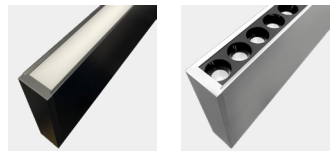

PERCEPTION PLUS PENDANT FIXTURE

Perception Plus pendants from Acolyte offer customizable pendants available in five nominal lengths* from 2 ft (613 mm) to 8 ft. (2413 mm). Choose direct or direct/indirect lighting and mix and match different optic lenses to create the perfect beam of light for your application! The Perception Pendant Series also allows us to create complementary sconces. Available in six CCTs ranging from 2700K to 6500K.

- Pendant or wall-mounted fixtures
- 5 Nominal Length options*: from 2 ft. (613 mm) to 8 ft. (2413 mm)
- Direct/Indirect lighting
- 6 CCTs: 2700K, 3000K, 3500K, 4000K, 5000K, 6500K
- Lumen output up to 560 lm/ft (1840 lm/m)
- Use with remote drivers (sold separately)
- Available in silver, black, and white finishes

HOUSING FINISHES

Silver Black White
Default finish

Note: Custom colors available upon request

COLOR TEMPERATURES

2700K 3000K 3500K 4000K 5000K 6500K

MOUNTING OPTIONS

Wall Mount Suspended Mount

OPTIC OPTIONS

Milky Lens 60° Louver

100° 60°

ORDERING GUIDE

Model	Mounting Type	Length*		Color Temperature Direct		Color Temperature Indirect	
PPN							
PPN - Perception Plus	P - Suspended Pendant	2 - 2 ft (613 mm)	6 - 6 ft (1813 mm)**	27 - 2700K	40 - 4000K	27 - 2700K	40 - 4000K
	W - Wall Mount	4 - 4 ft (1213 mm)	8 - 8 ft (2413 mm)	30 - 3000K	50 - 5000K	30 - 3000K	50 - 5000K
		5 - 5 ft (1513 mm)		35 - 3500K***	65 - 6500K	35 - 3500K***	65 - 6500K