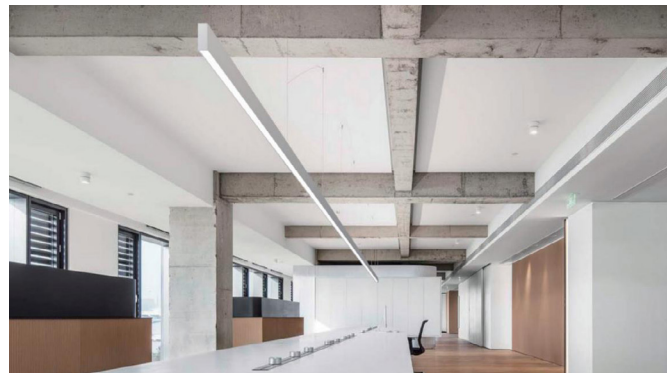

- Pendant or wall-mounted fixtures
- 5 Nominal Length options*: from 2 ft. (613 mm) to 8 ft. (2413 mm)
- Direct/Indirect lighting
- 6 CCTs: 2700K, 3000K, 3500K, 4000K, 5000K, 6500K
- Lumen output up to 560 lm/ft (1840 lm/m)
- Use with remote drivers (sold separately)
- Available in silver, black, and white finishes