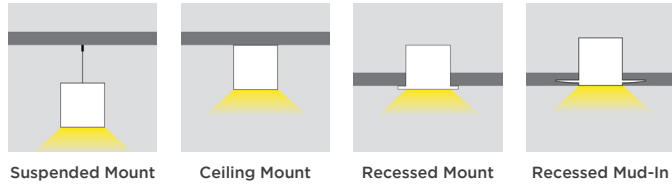

Date _____ Project _____

Notes _____

PERCEPTION PENDANT FIXTURE

The Perception Pendant Series from Acolyte offers customizable pendants in five nominal lengths* ranging from 2 ft (609 mm) to 8 ft (2409 mm). These direct lighting pendants offer a choice of optic lenses to create the perfect beam of light for your application! Pick from 60° louvers, Asymmetric lenses or milky diffuser lenses. The flexible Perception Pendant Series also allows us to build complementary recessed, mud-in and ceiling mounted fixtures. All available in six CCTs ranging from 2700K to 6500K.

- Direct lighting pendants (105 lm/W)
- Complementary recessed and ceiling mounted fixtures (105-125 lm/W)
- Milky Lens, 60° Louver, or Asymmetric Lens
- 6 CCTs: 2700K, 3000K, 3500K, 4000K, 5000K, 6500K
- 25 mm (1 in.) wide
- 180° coupler available for continuous straight runs
- 24V fixtures with remote drivers (sold separately) and sleek aircraft cable power supply for pendants

HOUSING FINISHES

COLOR TEMPERATURES

Note: Custom colors available upon request

MOUNTING OPTIONS

OPTIC OPTIONS

ORDERING GUIDE

Model	Mounting Type	Length*	Color Temperature	Optics	Surface Finish
PN					
PN - Perception	P - Suspended Pendant	2 - 2 ft (613 mm)	27 - 2700K	M - Milky Lens	BK - Black
	S - Ceiling	4 - 4 ft (1213 mm)	30 - 3000K	60 - 60° Louver	WH - White
	R - Recessed	5 - 5 ft (1513 mm)	35 - 3500K****	AS - Asymmetric Lens**	C - Custom RAL
	M - Mud-in	6 - 6 ft (1813 mm)***	40 - 4000K		
		8 - 8 ft (2413 mm)	50 - 5000K		
			65 - 6500K		

* See exact fixture lengths on page 3

** Asymmetric lens not available with ceiling or recessed models

*** Not available with 60° Louver

**** May have longer lead time and MOQ

NOTE: 180° Coupler and Canopy Kit must be ordered separately. See page 2 for more details.