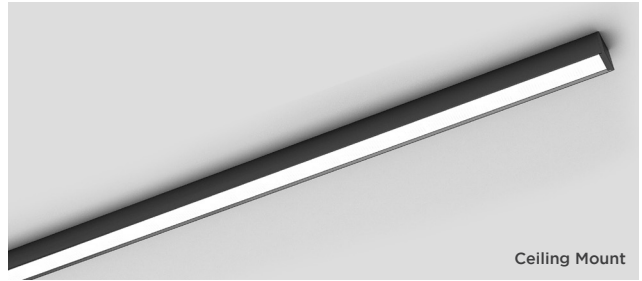

Date _____ Project _____

Notes _____

PERCEPTION PENDANT FIXTURE

The Perception Pendant Series from Acolyte offers customizable pendants in five nominal lengths* ranging from 2 ft (609 mm) to 8 ft (2409 mm). These direct lighting pendants offer a choice of optic lenses to create the perfect beam of light for your application! Pick from 60° louvers, Asymmetric lenses or milky diffuser lenses. The flexible Perception Pendant Series also allows us to build complementary recessed, mud-in and ceiling mounted fixtures. All available in six CCTs ranging from 2700K to 6500K.

- Direct lighting pendants (105 lm/W)
- Complementary recessed and ceiling mounted fixtures (105-125 lm/W)
- Milky Lens, 60° Louver, or Asymmetric Lens
- 6 CCTs: 2700K, 3000K, 3500K, 4000K, 5000K, 6500K
- 25 mm (1 in.) wide
- 180° coupler available for continuous straight runs
- 24V fixtures with remote drivers (sold separately) and sleek aircraft cable power supply for pendants

HOUSING FINISHES

COLOR TEMPERATURES

Note: Custom colors available upon request

MOUNTING OPTIONS

OPTIC OPTIONS

ORDERING GUIDE

Model	Mounting Type	Length*	Color Temperature	Optics	Surface Finish
PN					
PN - Perception	P - Suspended Pendant	2 - 2 ft (613 mm)	27 - 2700K	M - Milky Lens	BK - Black
	S - Ceiling	4 - 4 ft (1213 mm)	30 - 3000K	60 - 60° Louver	WH - White
	R - Recessed	5 - 5 ft (1513 mm)	35 - 3500K****	AS - Asymmetric Lens**	C - Custom RAL
	M - Mud-in	6 - 6 ft (1813 mm)***	40 - 4000K		
		8 - 8 ft (2413 mm)	50 - 5000K		
			65 - 6500K		

* See exact fixture lengths on page 3

** Asymmetric lens not available with ceiling or recessed models

*** Not available with 60° Louver

**** May have longer lead time and MOQ

NOTE: 180° Coupler and Canopy Kit must be ordered separately. See page 2 for more details.