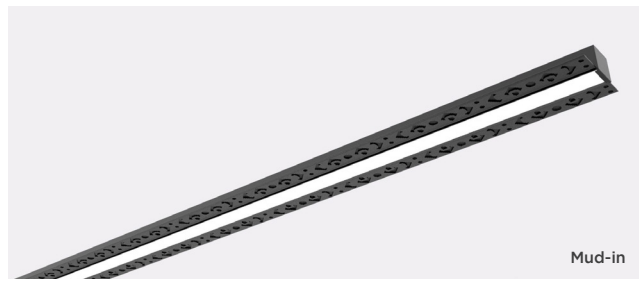

Date _____ Project _____

Notes _____

PERCEPTION PENDANT FIXTURE

The Perception Pendant Series from Acolyte offers customizable pendants in five nominal lengths* ranging from 2 ft (609 mm) to 8 ft (2409 mm). These direct lighting pendants offer a choice of optic lenses to create the perfect beam of light for your application! Pick from 60° louvers, Asymmetric lenses or milky diffuser lenses. The flexible Perception Pendant Series also allows us to build complementary recessed, mud-in and ceiling mounted fixtures. All available in six CCTs ranging from 2700K to 6500K.

- Direct lighting pendants (105 lm/W)
- Complementary recessed and ceiling mounted fixtures (105-125 lm/W)
- Milky Lens, 60° Louver, or Asymmetric Lens
- 6 CCTs: 2700K, 3000K, 3500K, 4000K, 5000K, 6500K
- 25 mm (1 in.) wide
- 180° coupler available for continuous straight runs
- 24V fixtures with remote drivers (sold separately) and sleek aircraft cable power supply for pendants

HOUSING FINISHES

COLOR TEMPERATURES

Note: Custom colors available upon request

MOUNTING OPTIONS

OPTIC OPTIONS

ORDERING GUIDE

Model	Mounting Type	Length*	Color Temperature	Optics	Surface Finish
PN					
PN - Perception	P - Suspended Pendant	2 - 2 ft (613 mm)	27 - 2700K	M - Milky Lens	BK - Black
	S - Ceiling	4 - 4 ft (1213 mm)	30 - 3000K	60 - 60° Louver	WH - White
	R - Recessed	5 - 5 ft (1513 mm)	35 - 3500K****	AS - Asymmetric Lens**	C - Custom RAL
	M - Mud-in	6 - 6 ft (1813 mm)***	40 - 4000K		
		8 - 8 ft (2413 mm)	50 - 5000K		
			65 - 6500K		

* See exact fixture lengths on page 3

** Asymmetric lens not available with ceiling or recessed models

*** Not available with 60° Louver

**** May have longer lead time and MOQ

NOTE: 180° Coupler and Canopy Kit must be ordered separately. See page 2 for more details.