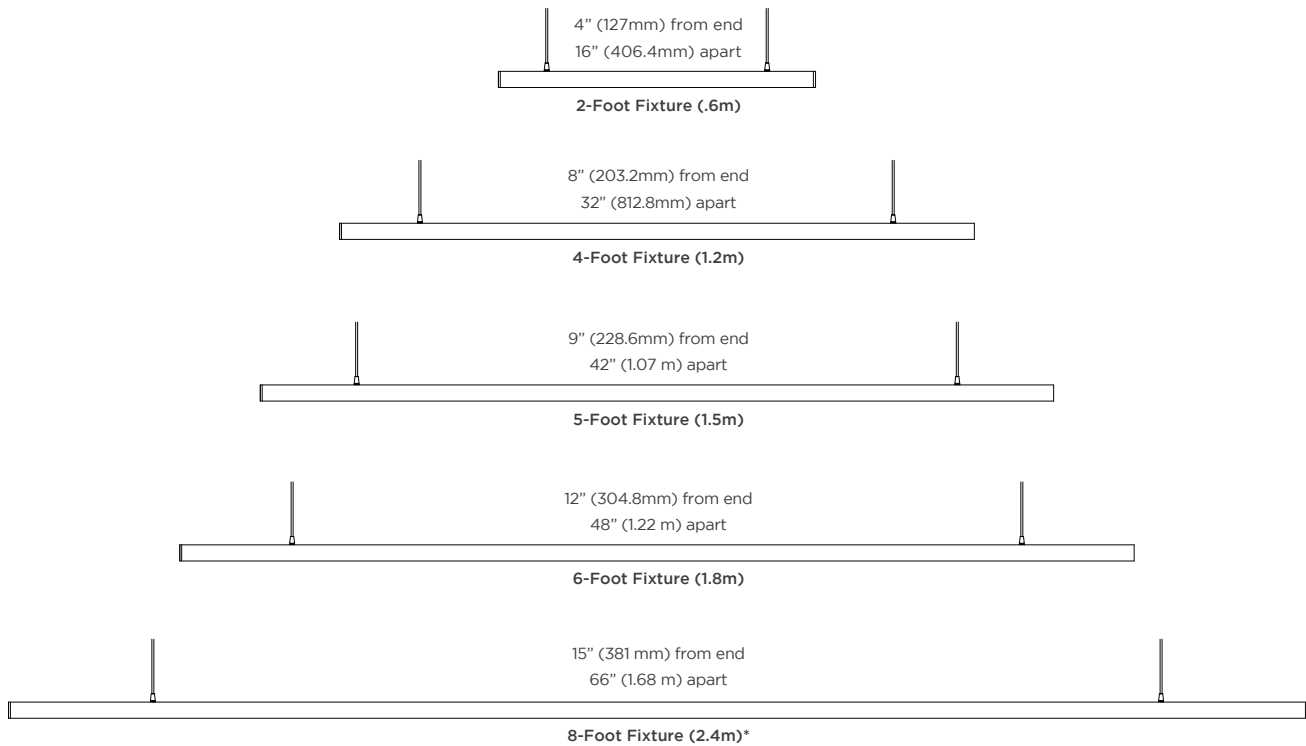

SPECIFICATIONS

Beam Angle	103° with Milky Lens, 60° with 60° Louver, Asymmetric with Asymmetric Lens
Lens Types	Milky Lens (PMMA), 60° Louver, Asymmetric Lens
Nominal Length (see exact lengths on page 3)	2 ft. (613 mm), 4 ft. (1213 mm), 5 ft. (1513 mm), 6 ft. (1813 mm)*, 8 ft. (2413 mm)
Operating Voltage	24V DC (remote driver with 100-277 VAC input)
Dimming	0-10V, DALI
Available Colors	2700K, 3000K, 3500K, 4000K, 5000K, 6500K
Efficacy	104 lm/W with Milky Lens (see lumen table on page 3 for more details)
Light Output	625 lm/ft (2050 lm/m) with Milky Lens (see lumen table on page 3 for more details)
CRI	80+ Standard, 90+ Optional
Certifications	UL, CE, RoHS

DIMENSIONS

Acolyte does not warrant or represent that the information is free from errors or omission. The information may change without notice and Acolyte is not in any way liable for the accuracy of any information printed and stored or in any way interpreted or used.

EXACT FIXTURE LENGTHS

Nominal Length	Exact Fixture Length with Milky Lens or Asymmetric Lens				Exact Fixture Length with 60° Louver			
	mm	in.	ft	Wattage	mm	in.	ft.	Wattage
2	609	23.9	1.99	12 W	543	21.3	1.78	10.8 W
4	1209	47.5	3.96	24 W	1083	42.6	3.55	21.6 W
5	1509	59.3	4.94	30 W	1515	59.5	4.96	30.3 W
6	1809	71.1	5.92	36 W	N/A	N/A	N/A	N/A
8	2409	94.7	7.89	48 W	2161	84.9	7.08	43.2 W

LUMEN

Optic	Light Output (lm/ft)	Light Output (lm/m)	Efficacy (lm/W)	Beam Angle
Milky Lens	625	2051	104	103
60° Louver	356	1168	58	60
Asymmetric Lens	650	2133	109	Asymmetric

SUGGESTED SUSPENSION WIRE SEPARATED DISTANCES