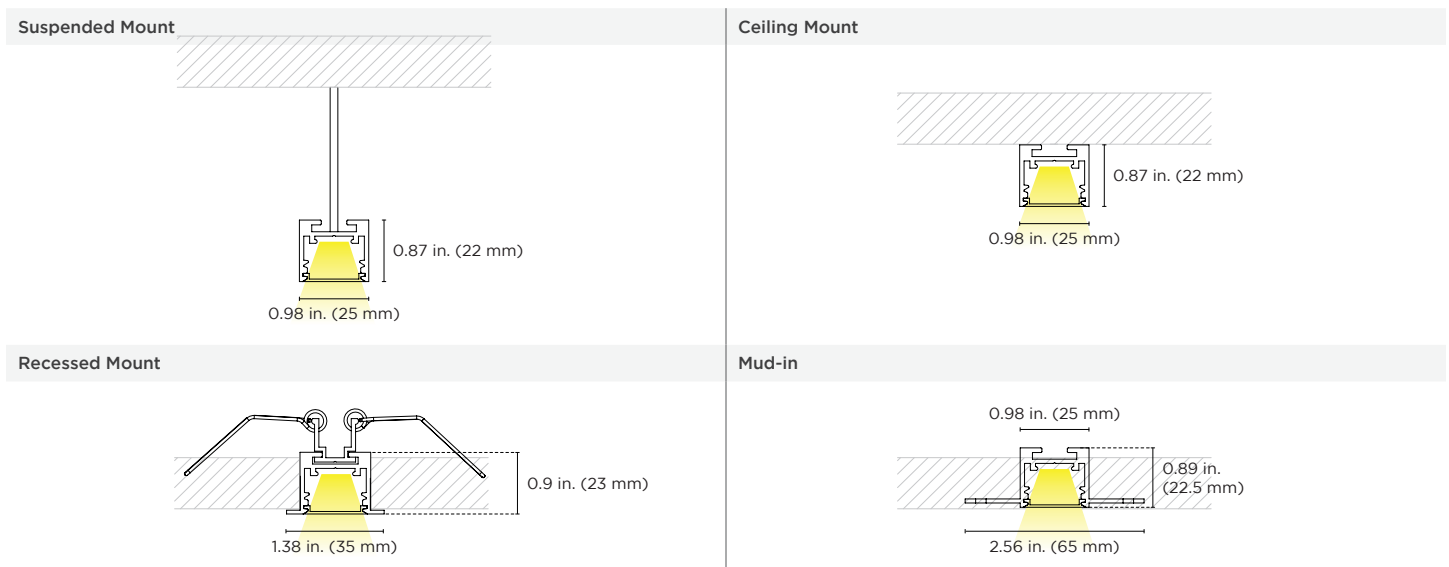

SPECIFICATIONS

Beam Angle	103° with Milky Lens, 60° with 60° Louver, Asymmetric with Asymmetric Lens
Lens Types	Milky Lens (PMMA), 60° Louver, Asymmetric Lens
Nominal Length (see exact lengths on page 3)	2 ft. (613 mm), 4 ft. (1213 mm), 5 ft. (1513 mm), 6 ft. (1813 mm)*, 8 ft. (2413 mm)
Operating Voltage	24V DC (remote driver with 100-277 VAC input)
Dimming	0-10V, DALI
Available Colors	2700K, 3000K, 3500K, 4000K, 5000K, 6500K
Efficacy	104 lm/W with Milky Lens (see lumen table on page 3 for more details)
Light Output	625 lm/ft (2050 lm/m) with Milky Lens (see lumen table on page 3 for more details)
CRI	80+ Standard, 90+ Optional
Certifications	UL, CE, RoHS

* Not available with 60° Louver

ACCESSORIES

180° Coupler Part #: PN180CONNPS 	Ceiling Mounting Clip (included accessory) 	Spring Clip for Recessed Mount (included accessory) 	Suspended Mounting Kit (included accessory) 	Canopy Kit Black Canopy Kit Part #: PNCANOPYKITBK White Canopy Kit Part #: PNCANOPYKITWH Each fixture requires two Canopy Kits.

DIMENSIONS

Acolyte does not warrant or represent that the information is free from errors or omission. The information may change without notice and Acolyte is not in any way liable for the accuracy of any information printed and stored or in any way interpreted or used.