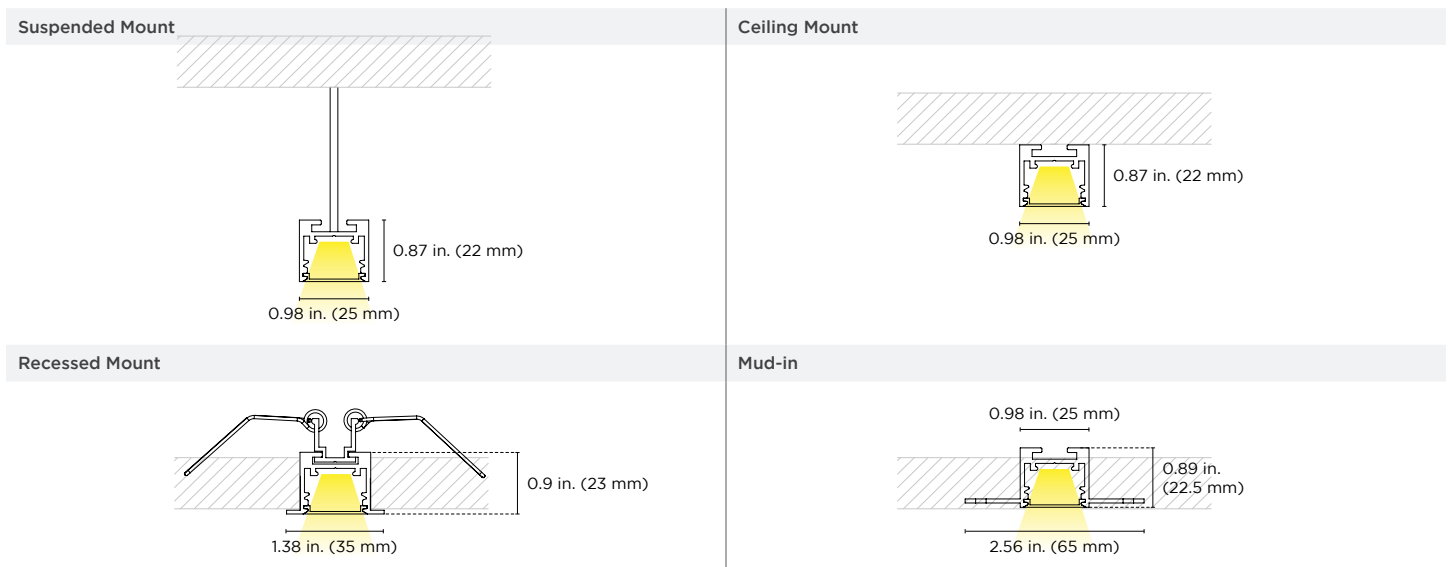

SPECIFICATIONS

Beam Angle	103° with Milky Lens, 140° with Square Milky Lens, 60° with 60° Louver, Asymmetric with Asymmetric Lens
Lens Types	Milky Lens (PMMA), 60° Louver, Asymmetric Lens
Nominal Length (see exact lengths on page 3)	2 ft. (613 mm), 4 ft. (1213 mm), 5 ft. (1513 mm), 6 ft. (1813 mm)*, 8 ft. (2413 mm)
Operating Voltage	24V DC (remote driver with 100-277 VAC input)
Dimming	0-10V, DALI
Available Colors	2700K, 3000K, 3500K, 4000K, 5000K, 6500K
Efficacy	104 lm/W with Milky Lens (see lumen table on page 3 for more details)
Light Output	625 lm/ft (2050 lm/m) with Milky Lens (see lumen table on page 3 for more details)
CRI	80+ Standard, 90+ Optional
Certifications	UL, CE, RoHS

* Not available with 60° Louver

ACCESSORIES

180° Coupler Part #: PN180CONNPS 	Ceiling Mounting Clip (included accessory) 	Spring Clip for Recessed Mount (included accessory) 	Suspended Mounting Kit (included accessory) 	Canopy Kit Black Canopy Kit Part #: PNCANOPYKITBK White Canopy Kit Part #: PNCANOPYKITWH Each fixture requires two Canopy Kits.

DIMENSIONS

Acolyte does not warrant or represent that the information is free from errors or omission. The information may change without notice and Acolyte is not in any way liable for the accuracy of any information printed and stored or in any way interpreted or used.