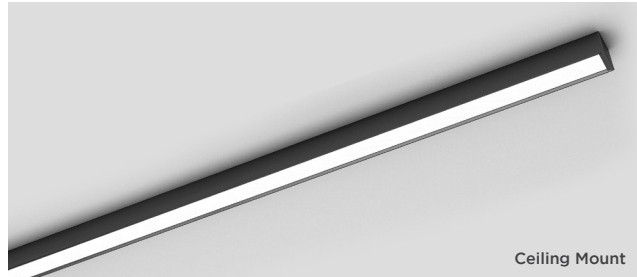

Date _____ Project _____

Notes _____

PERCEPTION PENDANT FIXTURE

The Perception Pendant Series from Acolyte offers customizable pendants in five nominal lengths* ranging from 2 ft (609 mm) to 8 ft (2409 mm). These direct lighting pendants offer a choice of optic lenses to create the perfect beam of light for your application! Pick from 60° louvers, Asymmetric lenses or milky diffuser lenses. The flexible Perception Pendant Series also allows us to build complementary recessed, mud-in and ceiling mounted fixtures. All available in six CCTs ranging from 2700K to 6500K.

- Direct lighting pendants (105 lm/W)
- Complementary recessed and ceiling mounted fixtures (105-125 lm/W)
- Milky Lens, 60° Louver, or Asymmetric Lens
- 6 CCTs: 2700K, 3000K, 3500K, 4000K, 5000K, 6500K
- 25 mm (1 in.) wide
- 180° coupler available for continuous straight runs
- 24V fixtures with remote drivers (sold separately) and sleek aircraft cable power supply for pendants

HOUSING FINISHES

COLOR TEMPERATURES

Note: Custom colors available upon request

MOUNTING OPTIONS

OPTIC OPTIONS

ORDERING GUIDE

Model	Mounting Type	Length*	Color Temperature	Optics	Surface Finish
PN					
PN - Perception	P - Suspended Pendant	2 - 2 ft (613 mm)	27 - 2700K	M - Milky Lens	BK - Black
	S - Ceiling	4 - 4 ft (1213 mm)	30 - 3000K	60 - 60° Louver	WH - White
	R - Recessed	5 - 5 ft (1513 mm)	35 - 3500K***	AS - Asymmetric Lens	C - Custom RAL
	M - Mud-in	6 - 6 ft (1813 mm)**	40 - 4000K		
		8 - 8 ft (2413 mm)	50 - 5000K		
			65 - 6500K		

* See exact fixture lengths on page 3
** Not available with 60° Louver
*** May have longer lead time and MOQ

NOTE: 180° Coupler and Canopy Kit must be ordered separately. See page 2 for more details.