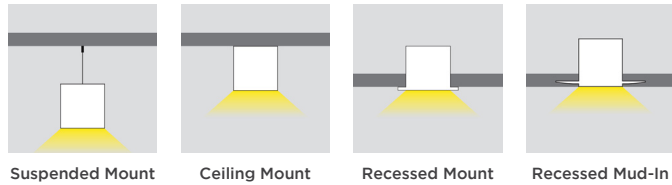

Date _____ Project _____

Notes _____

PERCEPTION PENDANT FIXTURE

The Perception Pendant Series from Acolyte offers customizable pendants in five nominal lengths* ranging from 2 ft (609 mm) to 8 ft (2409 mm). These direct lighting pendants offer a choice of optic lenses to create the perfect beam of light for your application! Pick from 60° louvers, Asymmetric lenses or milky diffuser lenses. The flexible Perception Pendant Series also allows us to build complementary recessed, mud-in and ceiling mounted fixtures. All available in six CCTs ranging from 2700K to 6500K.

- Direct lighting pendants (105 lm/W)
- Complementary recessed and ceiling mounted fixtures (105-125 lm/W)
- Milky Lens, 60° Louver, or Asymmetric Lens
- 6 CCTs: 2700K, 3000K, 3500K, 4000K, 5000K, 6500K
- 25 mm (1 in.) wide
- 180° coupler available for continuous straight runs
- 24V fixtures with remote drivers (sold separately) and sleek aircraft cable power supply for pendants

HOUSING FINISHES

COLOR TEMPERATURES

Note: Custom colors available upon request

MOUNTING OPTIONS

OPTIC OPTIONS

ORDERING GUIDE

Model	Mounting Type	Length*	Color Temperature	Optics	Surface Finish
PN					
PN - Perception	P - Suspended Pendant	2 - 2 ft (613 mm)	27 - 2700K	M - Milky Lens	BK - Black
	S - Ceiling	4 - 4 ft (1213 mm)	30 - 3000K	60 - 60° Louver	WH - White
	R - Recessed	5 - 5 ft (1513 mm)	35 - 3500K***	AS - Asymmetric Lens	C - Custom RAL
	M - Mud-in	6 - 6 ft (1813 mm)**	40 - 4000K		
		8 - 8 ft (2413 mm)	50 - 5000K		
			65 - 6500K		

* See exact fixture lengths on page 3
 ** Not available with 60° Louver
 *** May have longer lead time and MOQ

NOTE: 180° Coupler and Canopy Kit must be ordered separately. See page 2 for more details.