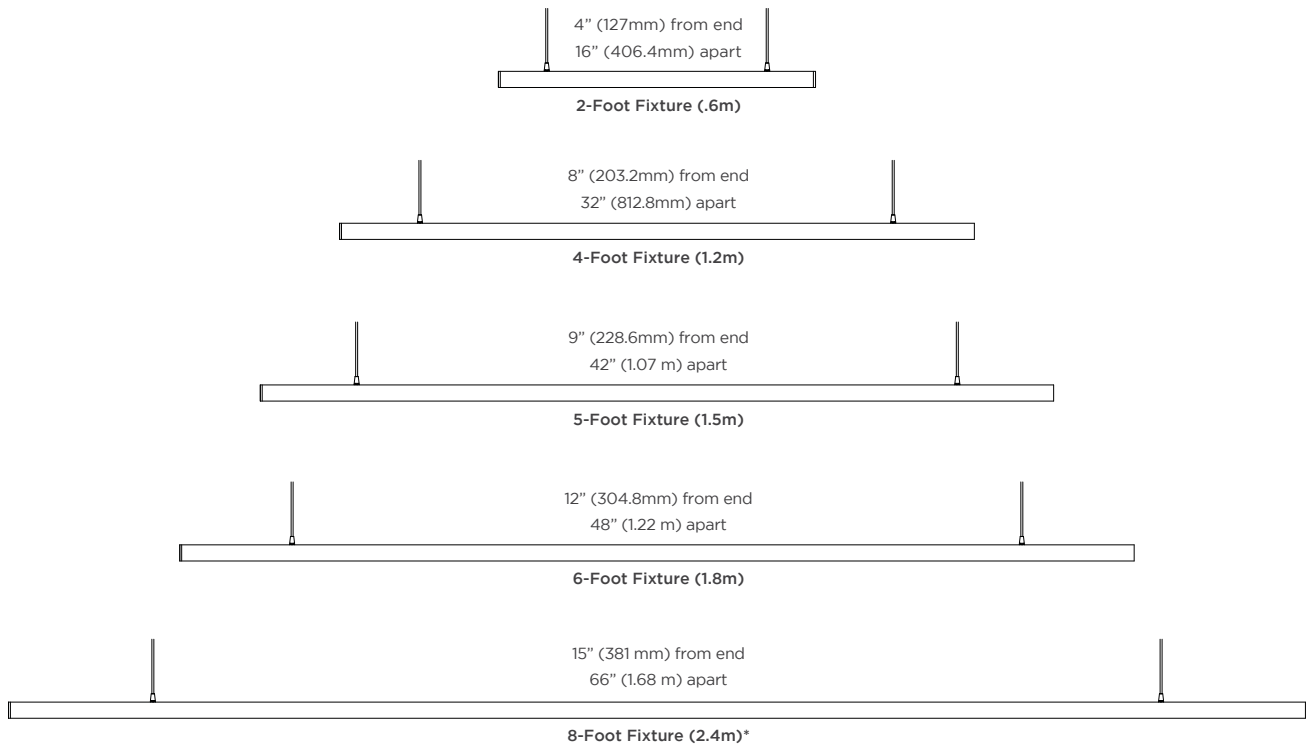

SPECIFICATIONS

Beam Angle	103° with Milky Lens, 140° with Square Milky Lens, 60° with 60° Louver, Asymmetric with Asymmetric Lens
Lens Types	Milky Lens (PMMA), 60° Louver, Asymmetric Lens
Nominal Length (see exact lengths on page 3)	2 ft. (613 mm), 4 ft. (1213 mm), 5 ft. (1513 mm), 6 ft. (1813 mm)*, 8 ft. (2413 mm)
Operating Voltage	24V DC (remote driver with 100-277 VAC input)
Dimming	0-10V, DALI
Available Colors	2700K, 3000K, 3500K, 4000K, 5000K, 6500K
Efficacy	104 lm/W with Milky Lens (see lumen table on page 3 for more details)
Light Output	625 lm/ft (2050 lm/m) with Milky Lens (see lumen table on page 3 for more details)
CRI	80+ Standard, 90+ Optional
Certifications	UL, CE, RoHS

DIMENSIONS

Acolyte does not warrant or represent that the information is free from errors or omission. The information may change without notice and Acolyte is not in any way liable for the accuracy of any information printed and stored or in any way interpreted or used.

EXACT FIXTURE LENGTHS

Nominal Length	Exact Fixture Length with Milky Lens or Asymmetric Lens				Exact Fixture Length with 60° Louver			
	mm	in.	ft	Wattage	mm	in.	ft.	Wattage
2	609	23.9	1.99	12 W	543	21.3	1.78	10.8 W
4	1209	47.5	3.96	24 W	1083	42.6	3.55	21.6 W
5	1509	59.3	4.94	30 W	1515	59.5	4.96	30.3 W
6	1809	71.1	5.92	36 W	N/A	N/A	N/A	N/A
8	2409	94.7	7.89	48 W	2161	84.9	7.08	43.2 W

LUMEN

Optic	Light Output (lm/ft)	Light Output (lm/m)	Efficacy (lm/W)	Beam Angle
Milky Lens	625	2051	104	103
60° Louver	356	1168	58	60
Asymmetric Lens	650	2133	109	Asymmetric

SUGGESTED SUSPENSION WIRE SEPARATED DISTANCES