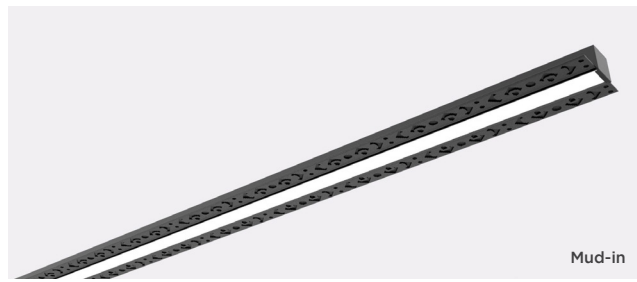

Date _____ Project _____

Notes _____

PERCEPTION PENDANT FIXTURE

The Perception Pendant Series from Acolyte offers customizable pendants in five nominal lengths* ranging from 2 ft (609 mm) to 8 ft (2409 mm). These direct lighting pendants offer a choice of optic lenses to create the perfect beam of light for your application! Pick from 60° louvers, Asymmetric lenses or milky diffuser lenses. The flexible Perception Pendant Series also allows us to build complementary recessed, mud-in and ceiling mounted fixtures. All available in six CCTs ranging from 2700K to 6500K.

- Direct lighting pendants (105 lm/W)
- Complementary recessed and ceiling mounted fixtures (105-125 lm/W)
- Milky Lens, 60° Louver, or Asymmetric Lens
- 6 CCTs: 2700K, 3000K, 3500K, 4000K, 5000K, 6500K
- 25 mm (1 in.) wide
- 180° coupler available for continuous straight runs
- 24V fixtures with remote drivers (sold separately) and sleek aircraft cable power supply for pendants

HOUSING FINISHES

COLOR TEMPERATURES

Note: Custom colors available upon request

MOUNTING OPTIONS

OPTIC OPTIONS

ORDERING GUIDE

Model	Mounting Type	Length*	Color Temperature	Optics	Surface Finish
PN					
PN - Perception	P - Suspended Pendant	2 - 2 ft (613 mm)	27 - 2700K	M - Milky Lens	BK - Black
	S - Ceiling	4 - 4 ft (1213 mm)	30 - 3000K	60 - 60° Louver	WH - White
	R - Recessed	5 - 5 ft (1513 mm)	35 - 3500K***	AS - Asymmetric Lens	C - Custom RAL
	M - Mud-in	6 - 6 ft (1813 mm)**	40 - 4000K		
		8 - 8 ft (2413 mm)	50 - 5000K		
			65 - 6500K		

* See exact fixture lengths on page 3
 ** Not available with 60° Louver
 *** May have longer lead time and MOQ

NOTE: 180° Coupler and Canopy Kit must be ordered separately. See page 2 for more details.