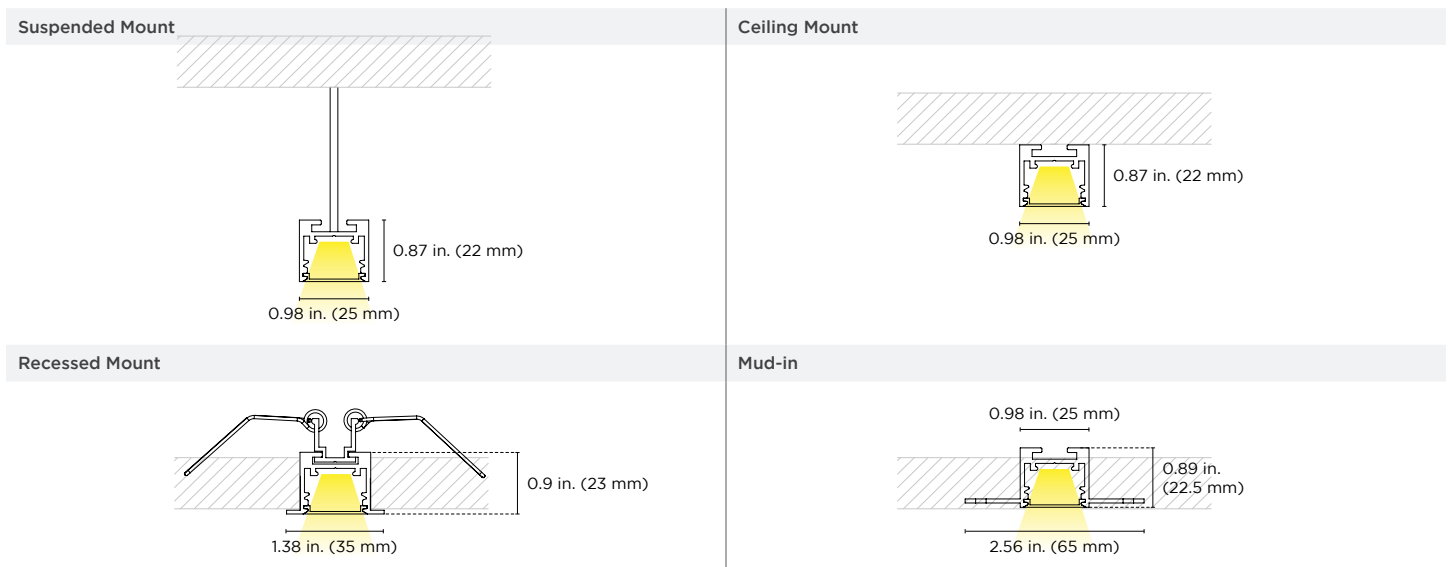

SPECIFICATIONS

Beam Angle	103° with Milky Lens, 60° with 60° Louver, Asymmetric with Asymmetric Lens
Lens Types	Milky Lens (PMMA), 60° Louver, Asymmetric Lens
Nominal Length (see exact lengths on page 3)	2 ft. (613 mm), 4 ft. (1213 mm), 5 ft. (1513 mm), 6 ft. (1813 mm)*, 8 ft. (2413 mm)
Operating Voltage	24V DC (remote driver with 100-277 VAC input)
Dimming	0-10V, DALI
Available Colors	2700K, 3000K, 3500K, 4000K, 5000K, 6500K
Efficacy	104 lm/W with Milky Lens (see lumen table on page 3 for more details)
Light Output	625 lm/ft (2050 lm/m) with Milky Lens (see lumen table on page 3 for more details)
CRI	80+ Standard, 90+ Optional
Certifications	UL, CE, RoHS

* Not available with 60° Louver

ACCESSORIES

180° Coupler Part #: PN180CONNPS 	Ceiling Mounting Clip (included accessory) 	Spring Clip for Recessed Mount (included accessory) 	Suspended Mounting Kit (included accessory) 	Canopy Kit Black Canopy Kit Part #: PNCANOPYKITBK White Canopy Kit Part #: PNCANOPYKITWH Each fixture requires two Canopy Kits.

DIMENSIONS

Acolyte does not warrant or represent that the information is free from errors or omission. The information may change without notice and Acolyte is not in any way liable for the accuracy of any information printed and stored or in any way interpreted or used.