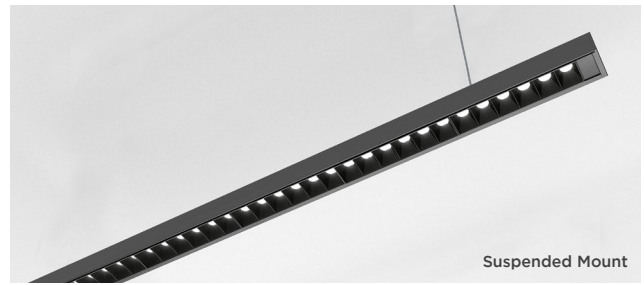

Date _____ Project _____

Notes _____

PERCEPTION PENDANT FIXTURE

The Perception Pendant Series from Acolyte offers customizable pendants in five nominal lengths* ranging from 2 ft (609 mm) to 8 ft (2409 mm). These direct lighting pendants offer a choice of optic lenses to create the perfect beam of light for your application! Pick from 60° louvers, Asymmetric lenses or milky diffuser lenses. The flexible Perception Pendant Series also allows us to build complementary recessed, mud-in and ceiling mounted fixtures. All available in six CCTs ranging from 2700K to 6500K.

- Direct lighting pendants (105 lm/W)
- Complementary recessed and ceiling mounted fixtures (105-125 lm/W)
- Milky Lens, 60° Louver, or Asymmetric Lens
- 6 CCTs: 2700K, 3000K, 3500K, 4000K, 5000K, 6500K
- 25 mm (1 in.) wide
- 180° coupler available for continuous straight runs
- 24V fixtures with remote drivers (sold separately) and sleek aircraft cable power supply for pendants

HOUSING FINISHES

COLOR TEMPERATURES

Note: Custom colors available upon request

MOUNTING OPTIONS

OPTIC OPTIONS

ORDERING GUIDE

Model	Mounting Type	Length*	Color Temperature	Optics	Surface Finish
PN					
PN - Perception	P - Suspended Pendant	2 - 2 ft (613 mm)	27 - 2700K	M - Milky Lens	BK - Black
	S - Ceiling	4 - 4 ft (1213 mm)	30 - 3000K	60 - 60° Louver	WH - White
	R - Recessed	5 - 5 ft (1513 mm)	35 - 3500K***	AS - Asymmetric Lens	C - Custom RAL
	M - Mud-in	6 - 6 ft (1813 mm)**	40 - 4000K		
		8 - 8 ft (2413 mm)	50 - 5000K		
			65 - 6500K		

* See exact fixture lengths on page 3
** Not available with 60° Louver
*** May have longer lead time and MOQ

NOTE: 180° Coupler and Canopy Kit must be ordered separately. See page 2 for more details.