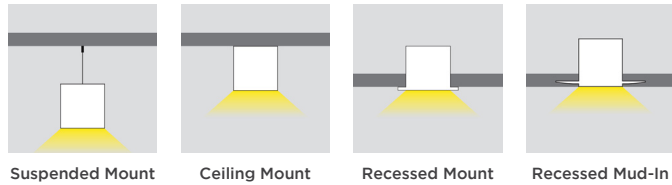

- Direct lighting pendants (105 lm/W)
- Complementary recessed and ceiling mounted fixtures (105-125 lm/W)
- Milky Lens, 60° Louver, or Asymmetric Lens
- 6 CCTs: 2700K, 3000K, 3500K, 4000K, 5000K, 6500K
- 25 mm (1 in.) wide
- 180° coupler available for continuous straight runs
- 24V fixtures with remote drivers (sold separately) and sleek aircraft cable power supply for pendants

HOUSING FINISHES

COLOR TEMPERATURES

Note: Custom colors available upon request

MOUNTING OPTIONS

OPTIC OPTIONS

ORDERING GUIDE

Model	Mounting Type	Length*	Color Temperature	Optics	Surface Finish
PN					
PN - Perception	P - Suspended Pendant	2 - 2 ft (613 mm)	27 - 2700K	M - Milky Lens	BK - Black
	S - Ceiling	4 - 4 ft (1213 mm)	30 - 3000K	60 - 60° Louver	WH - White
	R - Recessed	5 - 5 ft (1513 mm)	35 - 3500K***	AS - Asymmetric Lens	C - Custom RAL
	M - Mud-in	6 - 6 ft (1813 mm)**	40 - 4000K		
		8 - 8 ft (2413 mm)	50 - 5000K		
			65 - 6500K		

* See exact fixture lengths on page 3
 ** Not available with 60° Louver
 *** May have longer lead time and MOQ

NOTE: 180° Coupler and Canopy Kit must be ordered separately. See page 2 for more details.

SPECIFICATIONS

Beam Angle	103° with Milky Lens, 60° with 60° Louver, Asymmetric with Asymmetric Lens
Lens Types	Milky Lens (PMMA), 60° Louver, Asymmetric Lens
Nominal Length (see exact lengths on page 3)	2 ft. (613 mm), 4 ft. (1213 mm), 5 ft. (1513 mm), 6 ft. (1813 mm)*, 8 ft. (2413 mm)
Operating Voltage	24V DC (remote driver with 100-277 VAC input)
Dimming	0-10V, DALI
Available Colors	2700K, 3000K, 3500K, 4000K, 5000K, 6500K
Efficacy	104 lm/W with Milky Lens (see lumen table on page 3 for more details)
Light Output	625 lm/ft (2050 lm/m) with Milky Lens (see lumen table on page 3 for more details)
CRI	80+ Standard, 90+ Optional
Certifications	UL, CE, RoHS