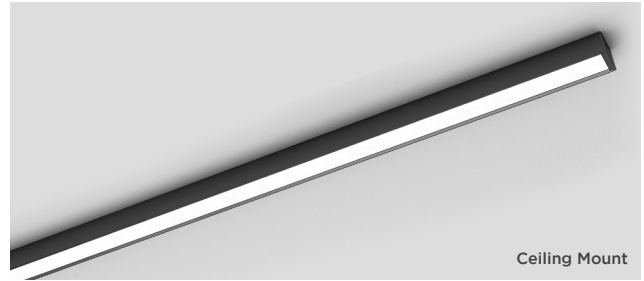

Date _____ Project _____

Notes _____

PERCEPTION PENDANT FIXTURE

The Perception Pendant Series from Acolyte offers customizable pendants in five nominal lengths* ranging from 2 ft (609 mm) to 8 ft (2409 mm). These direct lighting pendants offer a choice of optic lenses to create the perfect beam of light for your application! Pick from 60° louvers, Asymmetric lenses or milky diffuser lenses. The flexible Perception Pendant Series also allows us to build complementary recessed, mud-in and ceiling mounted fixtures. All available in six CCTs ranging from 2700K to 6500K.

- Direct lighting pendants (105 lm/W)
- Complementary recessed and ceiling mounted fixtures (105-125 lm/W)
- Milky Lens, 60° Louver, or Asymmetric Lens
- 6 CCTs: 2700K, 3000K, 3500K, 4000K, 5000K, 6500K
- 25 mm (1 in.) wide
- 180° coupler available for continuous straight runs
- 24V fixtures with remote drivers (sold separately) and sleek aircraft cable power supply for pendants

HOUSING FINISHES

COLOR TEMPERATURES

Note: Custom colors available upon request

MOUNTING OPTIONS

OPTIC OPTIONS

ORDERING GUIDE

Model	Mounting Type	Length*	Color Temperature	Optics	Surface Finish
PN					
PN - Perception	P - Suspended Pendant	2 - 2 ft (613 mm)	27 - 2700K	M - Milky Lens	BK - Black
	S - Ceiling	4 - 4 ft (1213 mm)	30 - 3000K	60 - 60° Louver	WH - White
	R - Recessed	5 - 5 ft (1513 mm)	35 - 3500K***	AS - Asymmetric Lens	C - Custom RAL
	M - Mud-in	6 - 6 ft (1813 mm)**	40 - 4000K		
		8 - 8 ft (2413 mm)	50 - 5000K		
			65 - 6500K		

* See exact fixture lengths on page 3
** Not available with 60° Louver
*** May have longer lead time and MOQ

NOTE: 180° Coupler and Canopy Kit must be ordered separately. See page 2 for more details.