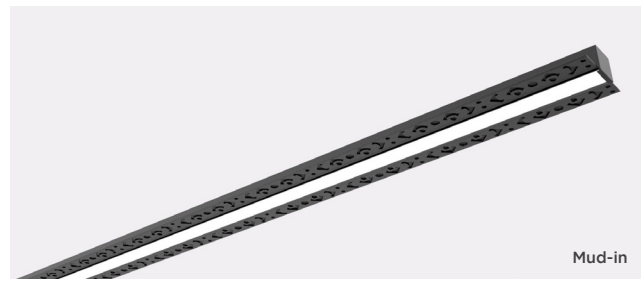

Date _____ Project _____

Notes _____

PERCEPTION PENDANT FIXTURE

The Perception Pendant Series from Acolyte offers customizable pendants in five nominal lengths* ranging from 2 ft (609 mm) to 8 ft (2409 mm). These direct lighting pendants offer a choice of optic lenses to create the perfect beam of light for your application! Pick from 60° louvers, Asymmetric lenses or milky diffuser lenses. The flexible Perception Pendant Series also allows us to build complementary recessed, mud-in and ceiling mounted fixtures. All available in six CCTs ranging from 2700K to 6500K.

- Direct lighting pendants (105 lm/W)
- Complementary recessed and ceiling mounted fixtures (105-125 lm/W)
- Milky Lens, 60° Louver, or Asymmetric Lens
- 6 CCTs: 2700K, 3000K, 3500K, 4000K, 5000K, 6500K
- 25 mm (1 in.) wide
- 180° coupler available for continuous straight runs
- 24V fixtures with remote drivers (sold separately) and sleek aircraft cable power supply for pendants

HOUSING FINISHES

COLOR TEMPERATURES

Note: Custom colors available upon request

MOUNTING OPTIONS

OPTIC OPTIONS

ORDERING GUIDE

Model	Mounting Type	Length*	Color Temperature	Optics	Surface Finish
PN					
PN - Perception	P - Suspended Pendant	2 - 2 ft (613 mm)	27 - 2700K	M - Milky Lens	BK - Black
	S - Ceiling	4 - 4 ft (1213 mm)	30 - 3000K	60 - 60° Louver	WH - White
	R - Recessed	5 - 5 ft (1513 mm)	35 - 3500K***	AS - Asymmetric Lens	C - Custom RAL
	M - Mud-in	6 - 6 ft (1813 mm)**	40 - 4000K		
		8 - 8 ft (2413 mm)	50 - 5000K		
			65 - 6500K		

* See exact fixture lengths on page 3
 ** Not available with 60° Louver
 *** May have longer lead time and MOQ

NOTE: 180° Coupler and Canopy Kit must be ordered separately. See page 2 for more details.