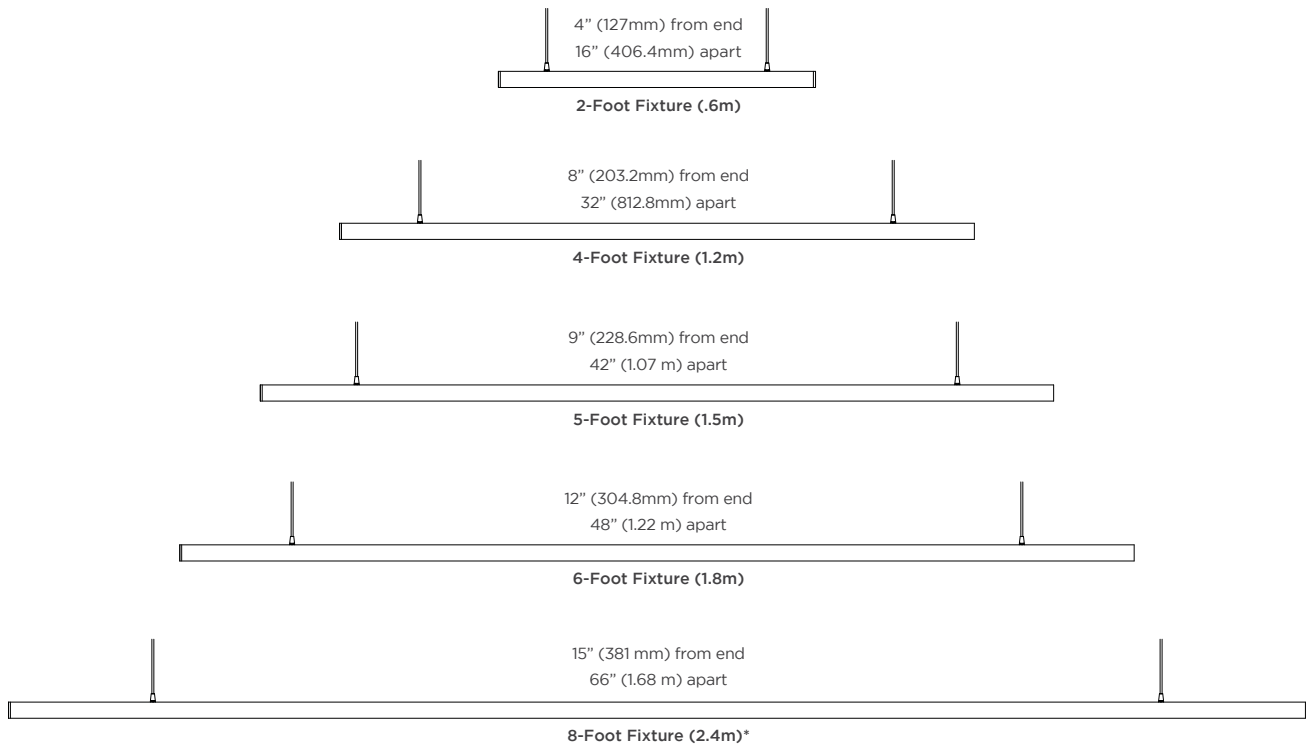

SPECIFICATIONS

Beam Angle	103° with Milky Lens, 60° with 60° Louver, Asymmetric with Asymmetric Lens
Lens Types	Milky Lens (PMMA), 60° Louver, Asymmetric Lens
Nominal Length (see exact lengths on page 3)	2 ft. (613 mm), 4 ft. (1213 mm), 5 ft. (1513 mm), 6 ft. (1813 mm)*, 8 ft. (2413 mm)
Operating Voltage	24V DC (remote driver with 100-277 VAC input)
Dimming	0-10V, DALI
Available Colors	2700K, 3000K, 3500K, 4000K, 5000K, 6500K
Efficacy	104 lm/W with Milky Lens (see lumen table on page 3 for more details)
Light Output	625 lm/ft (2050 lm/m) with Milky Lens (see lumen table on page 3 for more details)
CRI	80+ Standard, 90+ Optional
Certifications	UL, CE, RoHS

DIMENSIONS

Acolyte does not warrant or represent that the information is free from errors or omission. The information may change without notice and Acolyte is not in any way liable for the accuracy of any information printed and stored or in any way interpreted or used.

EXACT FIXTURE LENGTHS

Nominal Length	Exact Fixture Length with Milky Lens or Asymmetric Lens				Exact Fixture Length with 60° Louver			
	mm	in.	ft	Wattage	mm	in.	ft.	Wattage
2	609	23.9	1.99	12 W	543	21.3	1.78	10.8 W
4	1209	47.5	3.96	24 W	1083	42.6	3.55	21.6 W
5	1509	59.3	4.94	30 W	1515	59.5	4.96	30.3 W
6	1809	71.1	5.92	36 W	N/A	N/A	N/A	N/A
8	2409	94.7	7.89	48 W	2161	84.9	7.08	43.2 W

LUMEN

Optic	Light Output (lm/ft)	Light Output (lm/m)	Efficacy (lm/W)	Beam Angle
Milky Lens	625	2051	104	103
60° Louver	356	1168	58	60
Asymmetric Lens	650	2133	109	Asymmetric

SUGGESTED SUSPENSION WIRE SEPARATED DISTANCES