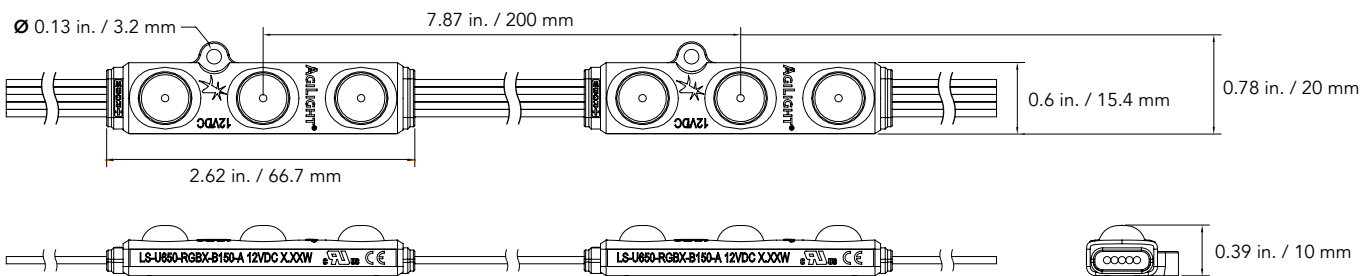

COLOR TEMPERATURE SCALE

LUMINOUS INTENSITY DISTRIBUTION

Batwing Beam Pattern

MODULE DIMENSIONS

Length	Width	Height
2.62 in. / 66 mm	0.61 in. / 15 mm	0.38 in. / 10 mm

REV.27DEC2022