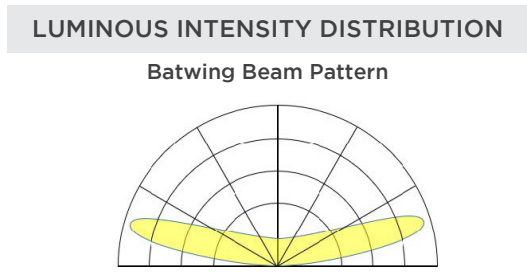

## PRODUCT RATINGS

<b>Luminous Efficacy</b>	52.2 lm/W (All) 25.3 lm/W (Red) 61.7 lm/W (Green) 20 lm/W (Blue) 101.7 lm/W (White)	<b>Input Current</b>	100 mA (All) 25 mA (Red) 25 mA (Green) 25 mA (Blue) 25 mA (White)
<b>Wattage per Module</b>	1.20 W/module (All) 0.30 W/module (Red) 0.30 W/module (Green) 0.30 W/module (Blue) 0.30 W/module (White)	<b>Power Supply Loading</b>	46 modules per 60 W
<b>Input Voltage</b>	12 V DC	<b>Ingress Protection</b>	IP66
		<b>Operating Temperature</b>	-13° - +131°F (-25° - +55°C)
		<b>L70 Lifetime @ 60° C</b>	50,000 hours
		<b>Warranty</b>	5 Year Standard Warranty