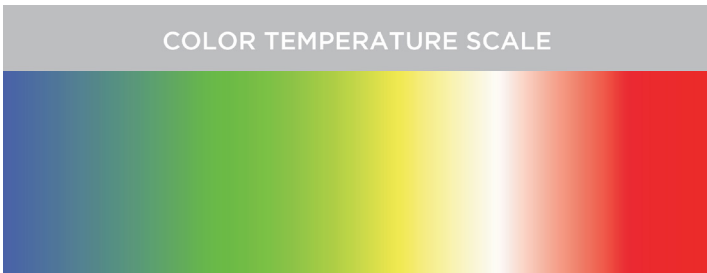

PRODUCT RATINGS

Luminous Efficacy	52.2 lm/W (All) 25.3 lm/W (Red) 61.7 lm/W (Green) 20 lm/W (Blue) 101.7 lm/W (White)	Input Current	100 mA (All) 25 mA (Red) 25 mA (Green) 25 mA (Blue) 25 mA (White)
Wattage per Module	1.20 W/module (All) 0.30 W/module (Red) 0.30 W/module (Green) 0.30 W/module (Blue) 0.30 W/module (White)	Power Supply Loading	46 modules per 60 W
Input Voltage	12 V DC	Ingress Protection	IP66
		Operating Temperature	-13° - +131°F (-25° - +55°C)
		L70 Lifetime @ 60° C	50,000 hours
		Warranty	5 Year Standard Warranty