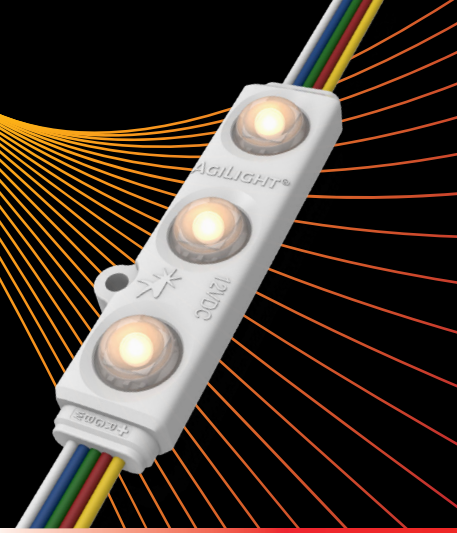

**AGILIGHT**<sup>®</sup>  
Innovative Signage Lighting

# ULTRA 650 RGBW

COLOR CHANGING LED SIGNAGE MODULES

CHANNEL LETTERS | COVE LIGHTING | BOX SIGNS | APPLICATIONS STARTING AT DEPTHS OF 3 IN. (75 MM)

ULTRA 650 RGBW modules are premium color changing signage modules engineered for constant current so there is no lumen drop across the full length of any string. The ULTRA 650 RGBW module features four chips in each LED - red, green, blue and white for added brightness. Use DMX controls to tune ULTRA 650 RGBW modules to any color.

12V DC

5 YEAR WARRANTY

VERSALENZ<sup>®</sup>  
ADVANCED OPTICS

CAPZUL<sup>®</sup>  
WATERPROOF

CONSTANT CURRENT

UV RESISTANT

## PRODUCT RATINGS

<b>Luminous Efficacy</b>	52.2 lm/W (All) 25.3 lm/W (Red) 61.7 lm/W (Green) 20 lm/W (Blue) 101.7 lm/W (White)	<b>Input Current</b>	100 mA (All) 25 mA (Red) 25 mA (Green) 25 mA (Blue) 25 mA (White)
<b>Wattage per Module</b>	1.20 W/module (All) 0.30 W/module (Red) 0.30 W/module (Green) 0.30 W/module (Blue) 0.30 W/module (White)	<b>Power Supply Loading</b>	46 modules per 60 W
<b>Input Voltage</b>	12 V DC	<b>Ingress Protection</b>	IP66
		<b>Operating Temperature</b>	-13° - +131°F (-25° - +55°C)
		<b>L70 Lifetime @ 60° C</b>	50,000 hours
		<b>Warranty</b>	5 Year Standard Warranty