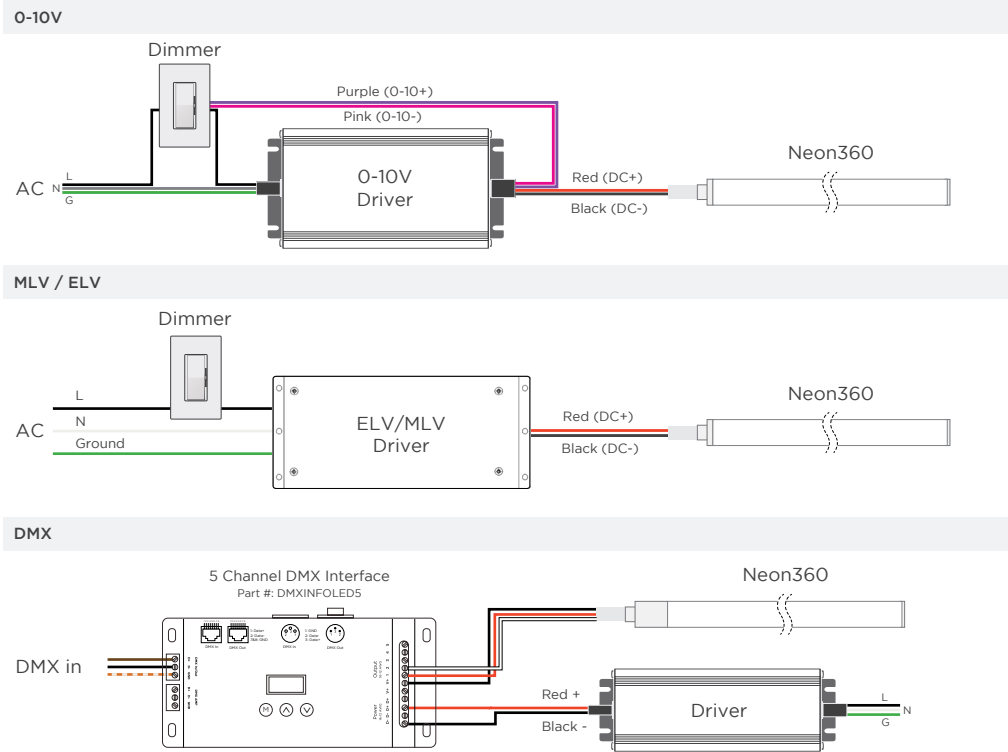

#### ACCESSORIES

- |  |  |   |
|--|--|---|
| <p><b>1. Mounting Clip</b><br/>Part #: NL360MC</p> <p><b>2. Mounting Channel</b><br/>Part #: NL360CH</p> <p><b>3. End Cap</b><br/>Part #: NL360CAP</p> <p><b>4. Ceiling Mounting Kit</b><br/>Part #: NL360CMNT</p> | <p><b>5. Ceiling Mounting Kit with Clear Rigid Tube</b><br/>Part #: NL360CMNTPC</p> <p><b>6. Vertical Suspended Mounting Kit</b><br/>Part #: NL360VMNT</p> <p><b>7. Vertical Suspended Mounting Kit with Clear Rigid Tube</b><br/>Part #: NL360VMNTPC</p> <p><b>8. Horizontal Suspended Mounting Kit with Clear Rigid Tube</b><br/>Part #: NL360HSUSPC</p> | <p><b>9. Horizontal Suspended Mounting Kit with Mounting Channel</b><br/>Part #: NL360HSUSCH</p> <p><b>10. Mounting Ring Kit with Steel Cable</b><br/>Part #: NL360HOOK</p> <p><b>11. Coupler Kit</b><br/>Part #: NL360COUP</p> |
|--|--|---|

### DIMENSIONS

**SPECIFICATIONS**

SPECIFICATIONS		NEON360				
Operating Voltage	24 V					
Power Consumption	4.8 W/ft (16 W/m)					
Beam Angle	360°					
Protection Rating	IP65					
Dimming	MLV / 0-10V / ELV / DALI / DMX					
Operating Temperature	-4° F to 140° F (-20° C to 60° C)					
Color Temperatures	2400K	2700K	3000K	3500K	4000K	
Lumens	298.1 lm/ft (978 lm/m)	352.3 lm/ft (1155.9 lm/m)	378.2 lm/ft (1240.9 lm/m)	388.8 lm/ft (1275.7 lm/m)	389.8 lm/ft (1278.9 lm/m)	
Efficacy	62.1 lm/W	73.4 lm/W	78.8 lm/W	81 lm/W	81.2 lm/W	
Lamp Life	50,000 Hours					
Length	Up to 16 ft 4. in. (5 m)					
Cutable Length	1.4 in. (35.71 mm)					
Minimum Bending Diameter	4.72 in. (120 mm)					
CRI (Static White)	80+ CRI					

\* Clear Rigid Tube is to keep Neon360 in a straight line and is not bendable, and the max length is 78.7 in. (2 m).

**WIRING DIAGRAMS**

**WIRE COLORS PER RIBBONLYTE COLOR**

**STATIC WHITE**  
Red Wire (+) Positive  
Black Wire (-) Negative