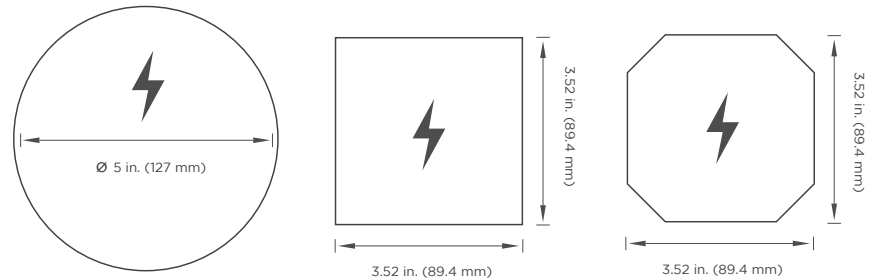

JUNCTION BOX MAXIMUM DIMENSIONS FOR CANOPY COVERING

USAGE GUIDELINES

- When installing this product take into account the surface temperature of the material this product is mounted to. Many building surfaces which are exposed to direct sunlight exceed the 60° C/140° F maximum that our product is rated for. High-risk locations like this should be avoided.
- This product is not intended to be submerged in pools and fountains and does not carry UL 676 certification to do so.
- Compatible with a wide variety of control products including the entire line of Lutron dimming systems.
- For use with Acolyte drivers, triac dimming modules, and 0-10 modules.
- Use with non-Acolyte drivers is not supported or warranted
- Due to the cuttable points inside, this product's cuttable lengths are generally longer or shorter than the customer requested length. Unless specified, this product is factory cut at the shorter cuttable point
- This product can be used in wet, outdoor locations around swimming pools and spa tubs, but not submerged in swimming pools and spa tubs.
- We reserve the right to make changes to product lineup, specifications, design and finishes at any time without notice.

Acolyte does not warrant or represent that this information is free from errors or omission. The information may change without notice and Acolyte is not in any way liable for the accuracy of any information printed and stored or in any way interpreted or used.

REV.01SEP2023