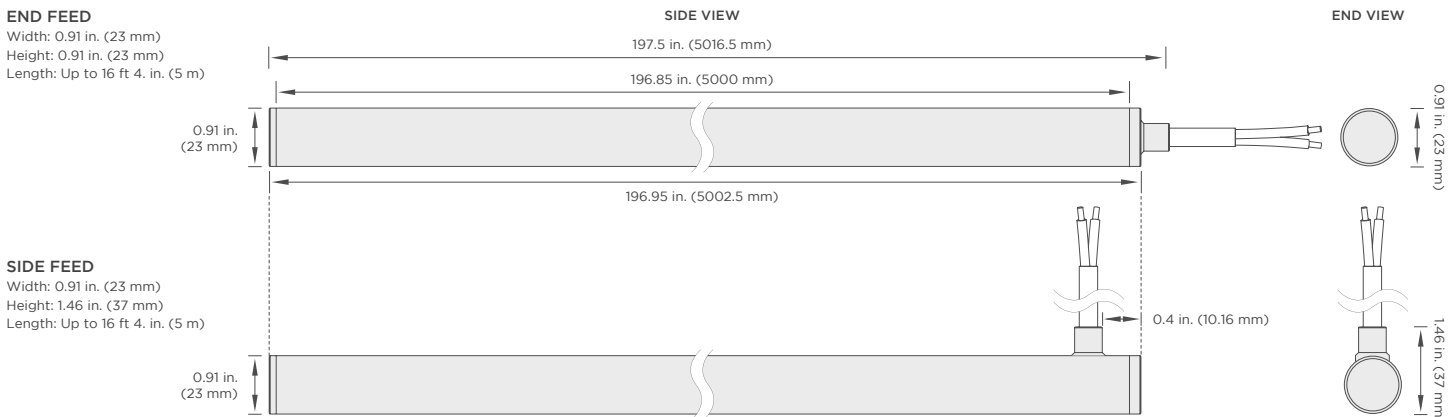

- Fully illuminated flexible round LED neon
- 0.91 in. (23 mm) diameter
- 5 Static White CCTs (2400K-4000K)
- Min. bending diameter: 4.72 in. (120 mm)
- 4.8 W/ft (16 W/m), cuttable every 1.4 in. (35.71 mm)
- 389.9 lm/ft (1278.9 lm/m) @ 4000K

### ORDERING GUIDE

Category	Wattage & Color		Power Feed Direction
<b>NL360</b>			
<b>NL360 - Neon360</b>	<b>4.824</b> - 4.8 W/ft 2400K	<b>4.835</b> - 4.8 W/ft 3500K	<b>E</b> - End Feed
	<b>4.827</b> - 4.8 W/ft 2700K	<b>4.840</b> - 4.8 W/ft 4000K	<b>S</b> - Side Feed
	<b>4.830</b> - 4.8 W/ft 3000K		

### DIMENSIONS

**SPECIFICATIONS**

SPECIFICATIONS		NEON360				
Operating Voltage	24 V					
Power Consumption	4.8 W/ft (16 W/m)					
Beam Angle	360°					
Protection Rating	IP65					
Dimming	MLV / 0-10V / ELV / DALI / DMX					
Operating Temperature	-4° F to 140° F (-20° C to 60° C)					
Color Temperatures	2400K	2700K	3000K	3500K	4000K	
Lumens	298.1 lm/ft (978 lm/m)	352.3 lm/ft (1155.9 lm/m)	378.2 lm/ft (1240.9 lm/m)	388.8 lm/ft (1275.7 lm/m)	389.8 lm/ft (1278.9 lm/m)	
Efficacy	62.1 lm/W	73.4 lm/W	78.8 lm/W	81 lm/W	81.2 lm/W	
Lamp Life	50,000 Hours					
Length	Up to 16 ft 4. in. (5 m)					
Cutable Length	1.4 in. (35.71 mm)					
Minimum Bending Diameter	4.72 in. (120 mm)					
CRI (Static White)	80+ CRI					

\* Clear Rigid Tube is to keep Neon360 in a straight line and is not bendable, and the max length is 78.7 in. (2 m).

**WIRING DIAGRAMS**

**WIRE COLORS PER RIBBONLYTE COLOR**

**STATIC WHITE**  
Red Wire (+) Positive  
Black Wire (-) Negative