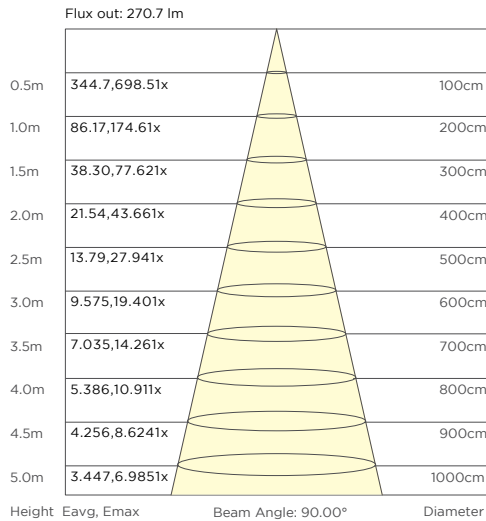

AVERAGE ILLUMINANCE @ 4000K