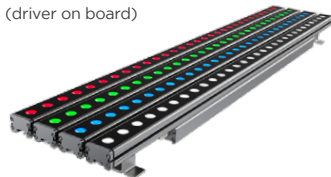

# ARMOR SERIES WALL GRAZERS & WASHERS

**AC MINI**  
(driver on board)

**Available Wattages / Lengths:**  
9W / 12.32 in. (313 mm)  
12W / 16.1 in. (410 mm)  
18W / 23.8 in. (605 mm)  
27W / 35.43 in. (900 mm)  
36W / 46.9 in. (1190 mm)

**Beam Angles:**  
10°x 10°, 20°x 20°, 25°x 25°, 50°x 50°, 10°x60°

**RGBW AC MINI**  
(driver on board)

**Available Wattages / Lengths:**  
20W / 16.1 in. (410 mm)  
30W / 23.8 in. (605 mm)  
45W / 35.4 in. (900 mm)  
60W / 47.2 in. (1190 mm)