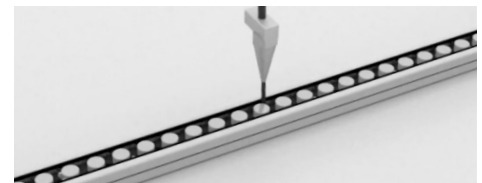

All Armor Series Fixtures are Protected with our Proprietary Gel-Flush™ Technology:

A special Dow Corning gel is injected throughout each fixture before we install the lens covers and end caps. The fixture is then set aside for a 24-hour curing period to seal the entire unit against the elements.