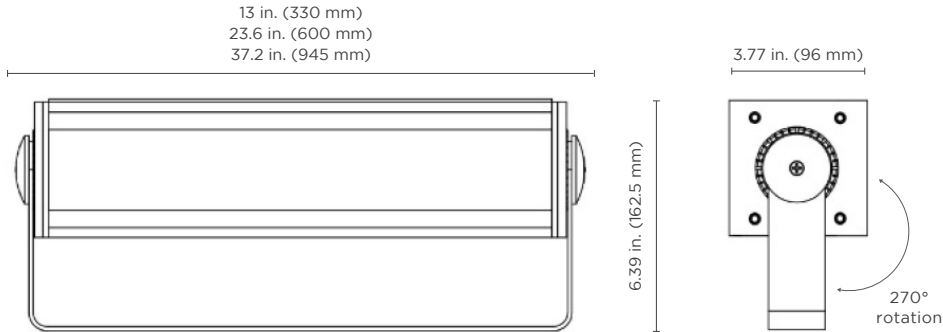

DIMENSIONS

Without Glare Shield