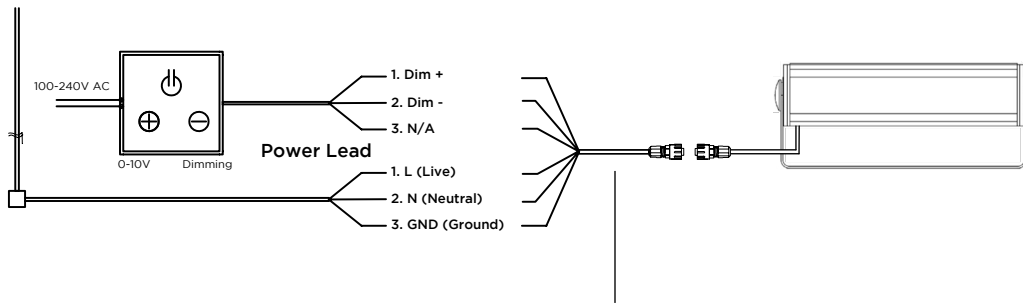

**TOTAL LUMENS - 37.2in. / 945 mm**

Beam Angle	2700K	3000K	3500K	4000K	5000K	6000K
15°x 15°	7607.3	8030	8393.4	8452.6	9382.4	8976.7
25°x 55°	7840.6	8276.2	8650.8	8711.8	9670	9251.9
45°x 45°	7040.1	7431.2	7767.6	7822.3	8682.8	8307.3
70°x 70°	5986.2	6318.8	6604.8	6651.4	7383	7063.8
15x45°	7707.6	8135.8	8504	8564	9506	9095

DIMENSIONS

Without Glare Shield

WIRING DIAGRAM & ACCESSORIES

**6 Pin Female Connector to Bare Wire (Power)**  
1. MINICBLFB6PIN2000 (6.6 ft / 2000 mm)  
2. MINICBLFB6PIN6000 (19.7 ft / 6000 mm)

6-PIN CONNECTOR AND WIRE SPECS