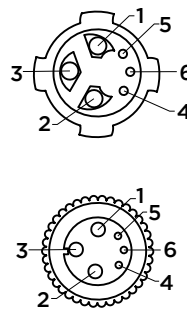

**SPECIFICATIONS**

Voltage	100-277V AC (constant current)		
Available Lengths	13 in. / 330 mm	23.6 in. / 600 mm	37.2 in. / 945 mm
Power Consumption	33 W	52 W	84 W
Amperage	0.26A @ 120V, 0.14A @ 230V, 0.12A @ 277V	0.52A @ 120V, 0.27A @ 230V, 0.24A @ 277V	0.84A @ 120V, 0.45A @ 230V, 0.39A @ 277V
Lumens per Watt	80 lm/W @ 4000K, 15°x15°		
Color Temperature	2700K, 3000K, 3500K, 4000K, 5000K, 6000K		
LED Beam Angle	15°x15°, 25°x25°, 45°x45°, 70°x70°, 15°x45°		
Control System	Dimming ON/OFF, 0-10V		
CRI	80+ CRI (2700K-5000K), 70+ CRI (6000K)		
Housing / Lens Materials	Housing: Extruded Aluminium / Lens: Optical Grade PMMA / End Caps: Die-Cast Aluminium / Gasket: Silicone Rubber		
Protection Rating	IP66		
Mounting Options	End mounting bracket		
Lamp Life	60,000 hours		
Certifications	CE, ETL / Luminaires - UL 1598, 3rd Ed., issued September 17, 2008, Rev. October 17, 2012 / Luminaires - CSA C22.2 No.250.0-08, 3rd Ed., issued September 17, 2008, Rev. October 17, 2012 (R2013)		
Fixture Color Finishes	Gray, Custom RAL		
Warranty	3 Years		

DIMENSIONS

Without Glare Shield

WIRING DIAGRAM & ACCESSORIES

**6 Pin Female Connector to Bare Wire (Power)**  
1. MINICBLFB6PIN2000 (6.6 ft / 2000 mm)  
2. MINICBLFB6PIN6000 (19.7 ft / 6000 mm)

6-PIN CONNECTOR AND WIRE SPECS

Cable	Function	Pin ID	Wire Size	Wire Color (US)
Power Lead in / Power Extension	L (Line)	1	16AWG	Black
	N (Neutral)	2	16AWG	White
	GND (Ground)	3	16AWG	Green
Dimming	DIM +	4	22AWG	Purple
	DIM -	5	22AWG	Gray
	N/A	6	22AWG	Yellow

PIN ID:

6 Pin Cable with Female Connector to Bare Wire (Power)

To bare wire for incoming power  
Lengths: 78.74 in. (2000 mm) and 19.7 ft (6000 mm)

Part Number:  
MINICBLFB6PIN2000 (6.6 ft / 2000 mm)  
MINICBLFB6PIN6000 (19.7 ft / 6000 mm)