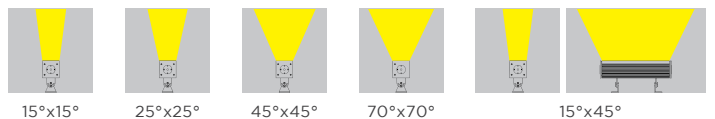

AVAILABLE BEAM ANGLES

Acolyte does not warrant or represent that the information is free from errors or omission. The information may change without notice and Acolyte is not in any way liable for the accuracy of any information printed and stored or in any way interpreted or used.