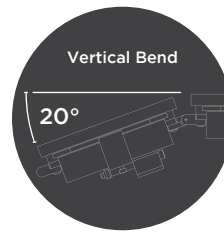

PIXEL ARMOR SERIES NANO PIVOT & NANO PIVOT RGBW

Armor Series Nano Pivot Fixtures are hinged grazers that provide flexibility in your lighting design. Create dramatic effects around cornices and curved facades, columns or landscaping. Each section of the Nano Pivot features 4 LEDs in a programmable 5-in. (125 mm) pixel. There are 8 pixels per 3.28 ft (1 m) chain. Daisy chain up 6 fixtures. The Nano Pivot is available in two dimmable Static White CCTs (2700K, 4000K) and the Nano Pivot RGBW features color changing pixels (RGBW 3000K, RGBW 4000K). Both Pivot models are rated IP67 for external use, offer 4 beam angle options and utilize 24V external drivers.

NANO PIVOT

- 9.75 W/ft (32 W/m)
- 2746.2 lm/fixture in 2700K at 45°x45°
- Beam angles: 25°x25°, 45°x45°, 25°x45°
- 5-year warranty

NANO PIVOT RGBW

- 9.75 W/ft (32 W/m)
- 1271 lm/fixture at 25°x25° (all on)
- Beam angles: 25°x25°, 45°x45°, 25°x45°
- 5-year warranty

Note: Custom lengths available upon request

AVAILABLE COLORS & COLOR TEMPERATURES

2700K 4000K RGBW

RoHS

IP67

IK07