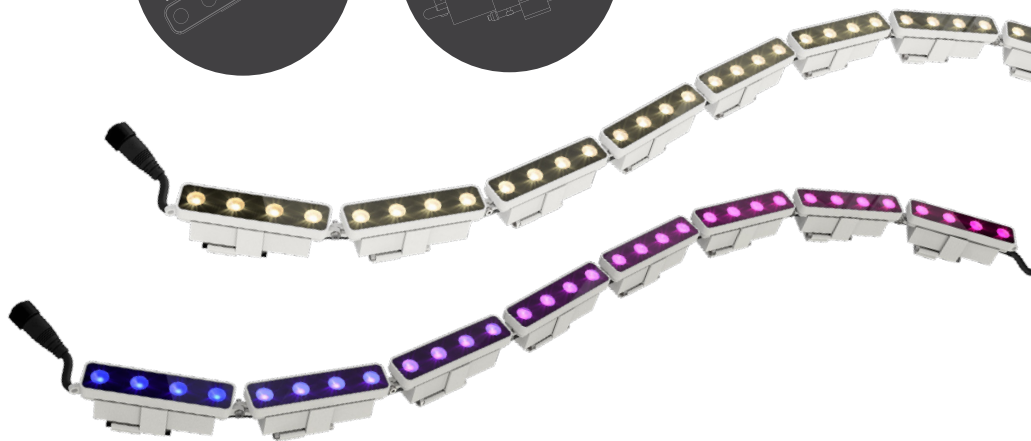

PIXEL ARMOR SERIES NANO PIVOT & NANO PIVOT RGBW

Armor Series Nano Pivot Fixtures are hinged grazers that provide flexibility in your lighting design. Create dramatic effects around cornices and curved facades, columns or landscaping. Each section of the Nano Pivot features 4 LEDs in a programmable 5-in. (125 mm) pixel. There are 8 pixels per 3.28 ft (1 m) chain. Daisy chain up 6 fixtures. The Nano Pivot is available in two dimmable Static White CCTs (2700K, 4000K) and the Nano Pivot RGBW features color changing pixels (RGBW 3000K, RGBW 4000K). Both Pivot models are rated IP67 for external use, offer 4 beam angle options and utilize 24V external drivers.

NANO PIVOT

- 9.75 W/ft (32 W/m)
- 2746.2 lm/fixture in 2700K at 45°x45°
- Beam angles: 25°x25°, 45°x45°, 25°x45°
- 5-year warranty

NANO PIVOT RGBW

- 9.75 W/ft (32 W/m)
- 1271 lm/fixture at 25°x25° (all on)
- Beam angles: 25°x25°, 45°x45°, 25°x45°
- 5-year warranty

Note: Custom lengths available upon request

AVAILABLE COLORS & COLOR TEMPERATURES

2700K 4000K RGBW

RoHS

IP67

IK07