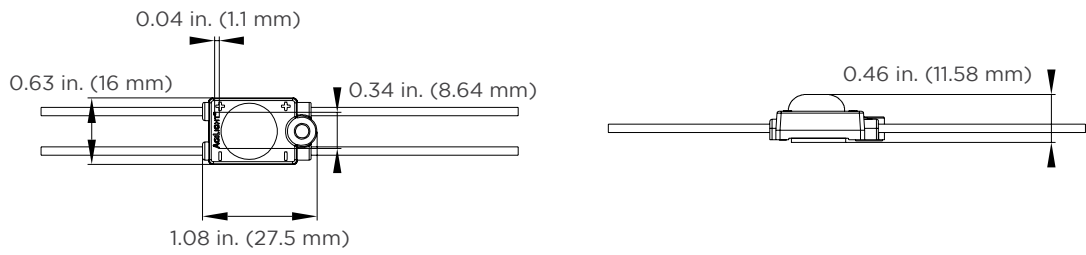

DIMENSION DRAWINGS ULTRA Lyte 1