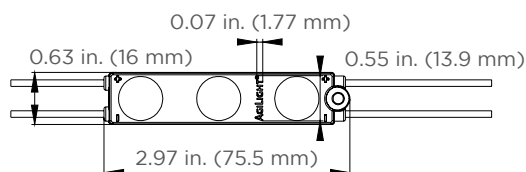

ULTRA Lyte 3

CAPZUL®
WATERPROOF

CONSTANT CURRENT

UV RESISTANT

50,000 HRS
L70 LIFETIME

REV.05SEP2024