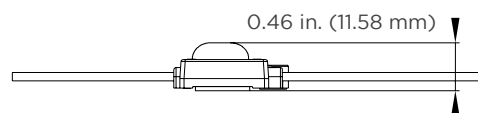

DIMENSION DRAWINGS ULTRA Lyte 1