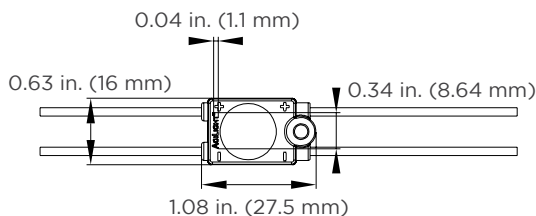

DIMENSION DRAWINGS ULTRA Lyte 1