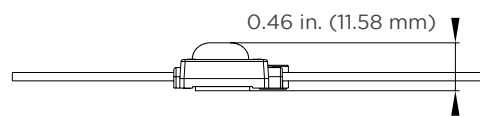

DIMENSION DRAWINGS ULTRA Lyte 1