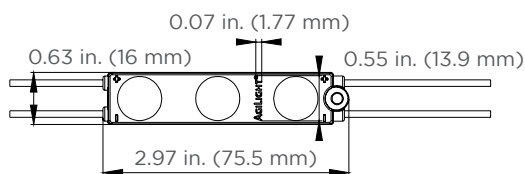

ULTRA Lyte 3

CAPZUL®
WATERPROOF

CONSTANT
CURRENT

UV
RESISTANT

50,000 HRS
L70 LIFETIME

REV.08.JUL.2024