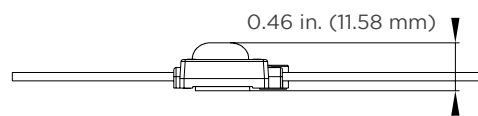

DIMENSION DRAWINGS ULTRA Lyte 1