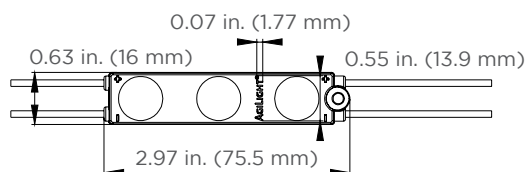

ULTRA Lyte 3

CAPZUL®
WATERPROOF

CONSTANT CURRENT

UV RESISTANT

50,000 HRS
L70 LIFETIME

REV.15OCT2024