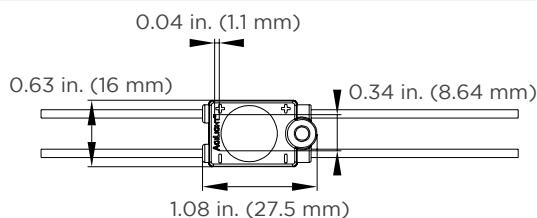

DIMENSION DRAWINGS ULTRA Lyte 1