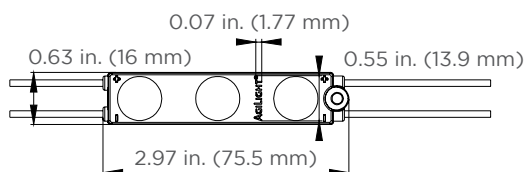

ULTRA Lyte 3

CAPZUL®
WATERPROOF

CONSTANT CURRENT

UV RESISTANT

50,000 HRS
L70 LIFETIME