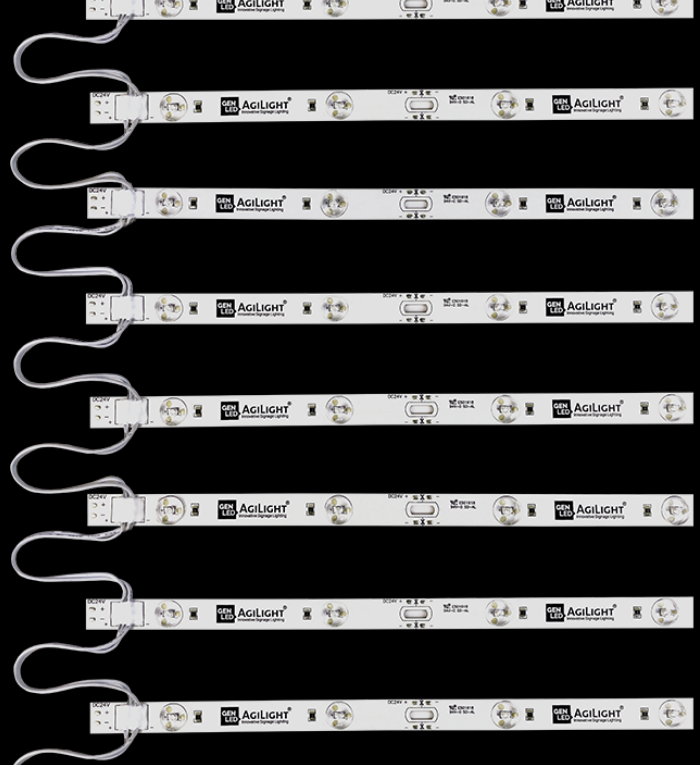

OPTIRAYZ FB

LED SIGNAGE MODULES

UL LISTED CE RoHS IP20

OPTIRAYZ FB LED LIGHT BARS

OptiRayz FB is a rigid light bar system with LED optics that are ideal for soft signage lighting in fabric light boxes. Use 24V OptiRayz FB light bars to create a simple grid for backlighting applications. Available in three sizes and two standard CCTs. Daisy chain for larger signs. Longer OptiRayz FB light bars be trimmed at set cut points to fit odd sizes.

FEATURES

- For fabric light box applications
- Available in 2 standard CCTs: 5000K, 6500K
- 3 sizes at 160 lm/W
 - 6.5 in. (165 mm): 2 LEDs (A)
 - 19.5 in. (495 mm): 6 LEDs (B)
 - 39 in. (990 mm): 12 LEDs (C)
- 296 lm/ft (970 lm/m) @ 6500K
- Creates quick backlighting grid
- Trim to fit at 6.5 in. (265 mm) cut points

3 LENGTH OPTIONS

PREMIUM OPTICS

PRE-WIRED FOR SPEED

SIMPLE CUT TO FIT