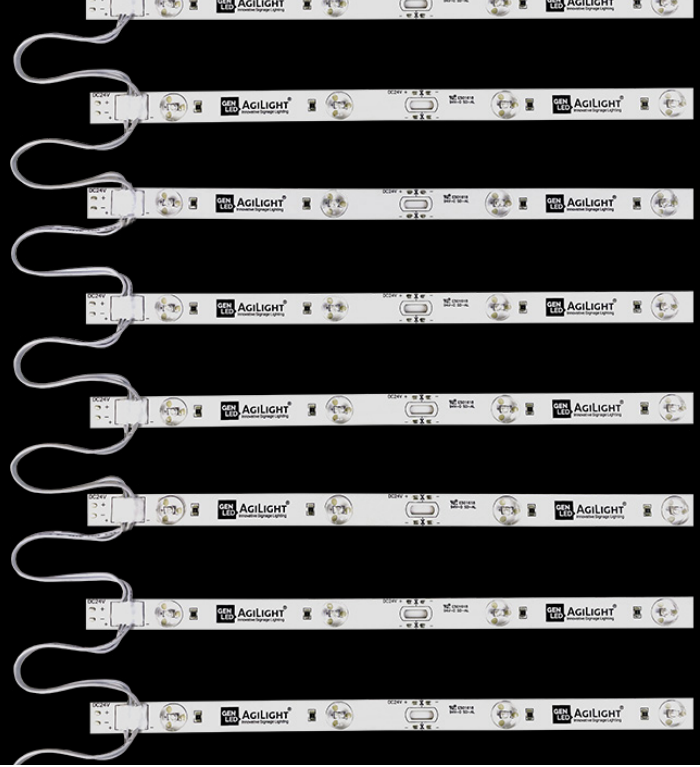

OPTIRAYZ FB

LED SIGNAGE MODULES

UL LISTED CE RoHS IP20

OPTIRAYZ FB LED LIGHT BARS

OptiRayz FB is a rigid light bar system with LED optics that are ideal for soft signage lighting in fabric light boxes. Use 24V OptiRayz FB light bars to create a simple grid for backlighting applications. Available in three sizes and two standard CCTs. Daisy chain for larger signs. Longer OptiRayz FB light bars be trimmed at set cut points to fit odd sizes.

FEATURES

- For fabric light box applications
- Available in 2 standard CCTs: 5000K, 6500K
- 3 sizes at 160 lm/W
 - 6.5 in. (165 mm): 2 LEDs (A)
 - 19.5 in. (495 mm): 6 LEDs (B)
 - 39 in. (990 mm): 12 LEDs (C)
- 296 lm/ft (970 lm/m) @ 6500K
- Creates quick backlighting grid
- Wire spacing at 5.9 in. (150 mm)
- Trim light bars every 6.5 in. (165 mm) at set cut points

3 LENGTH OPTIONS

PREMIUM OPTICS

PRE-WIRED FOR SPEED

SIMPLE CUT TO FIT