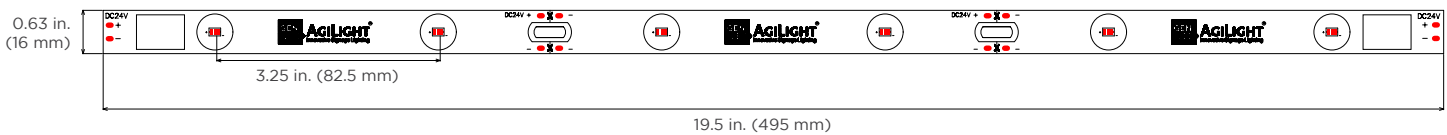

**ORDERING GUIDE**

Part Number	Length	Width	CCT	# of LEDs/Bar	lm/W	Wattage	lm/ft	lm/m
LS-RLB-65K-165-A	6.5 in. / 165 mm	0.63 in. / 16 mm	6500K	2	160	1	296	970
LS-RLB-50K-165-A	6.5 in. / 165 mm	0.63 in. / 16 mm	5000K	2	160	1	296	970
LS-RLB-65K-495-A	19.5 in. / 495 mm	0.63 in. / 16 mm	6500K	6	160	3	296	970
LS-RLB-50K-495-A	19.5 in. / 495 mm	0.63 in. / 16 mm	5000K	6	160	3	296	970
LS-RLB-65K-990-A	39 in. / 990 mm	0.63 in. / 16 mm	6500K	12	160	6	296	970
LS-RLB-50K-990-A	39 in. / 990 mm	0.63 in. / 16 mm	5000K	12	160	6	296	970

**SPECIFICATIONS**

<b>Input Voltage</b>	24 V DC
<b>Available Lengths</b>	6.5 in. / 165 mm 19.5 in. / 495 mm 39 in. / 990 mm
<b>Max Run Pieces at 100W</b> (in continuous string)	81 pieces - 6.5 in. / 165 mm 27 pieces - 19.5 in. / 495 mm 13 pieces - 39 in. / 990 mm
<b>Ingress Protection</b>	IP20
<b>Warranty</b>	5 Years

**SHIPPING INFORMATION**

Shipping Information						
Part Number	Carton Dimensions	Quantity per String	Strings per Carton	Quantity per Carton	Carton Net Weight	Carton Gross Weight
LS-RLB-xxK-165-A	15.35 x 15.35 x 12.8 in. (390 x 390 x 325 mm)	81 pieces	11 strings	891 pieces	20.75 lb (9.41 kg)	22.53 lb (10.22 kg)
LS-RLB-xxK-495-A	21.85 x 11.61 x 10.83 in. (555 x 295 x 275 mm)	27 pieces	20 strings	540 pieces	39.39 lb (17.82 kg)	40.83 lb (18.52 kg)
LS-RLB-xxK-990-A	39.76 x 11.61 x 8.27 in. (1010 x 295 x 210 mm)	13 pieces	20 strings	260 pieces	37.83 lb (17.16 kg)	39.62 lb (17.97 kg)

**DIMENSIONS**

6.5 in. / 165 mm (2 LEDs) - LS-RLB-65K-165-A / LS-RLB-50K-165-A

19.5 in. / 495 mm (6 LEDs) - LS-RLB65K-495-A / LS-RLB-50K-495-A

39 in. / 990 mm (12 LEDs) - LS-RLB-65K-990-A / LS-RLB-50K-990-A