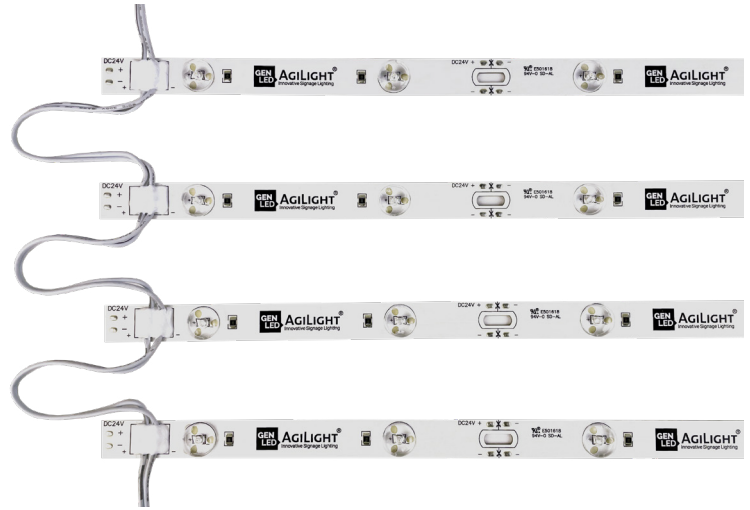

**OPTIRAYZ FB**

OptiRayz FB is a rigid light bar system with LED optics that are ideal for soft signage lighting in fabric light boxes. Use 24V OptiRayz FB light bars to create a simple grid for backlighting applications. Available in three sizes and two standard CCTs. Longer OptiRayz FB light bars can be trimmed at set cut points to fit odd sizes.

- For fabric light box applications
- Available in 2 standard CCTs: 5000K, 6500K
- 3 sizes at 160 lm/W:
  - 6.5 in. (165 mm): 2 LEDs
  - 19.5 in. (495 mm): 6 LEDs
  - 39 in. (990 mm): 12 LEDs
- 296 lm/ft (970 lm/m) @ 6500K
- Creates quick backlighting grid
- Wire spacing at 5.9 in. (150 mm)
- Trim light bars every 6.5 in. (165 mm) at set cut points

**ORDERING GUIDE**

Part Number	Length	Width	CCT	# of LEDs/Bar	lm/W	Wattage	lm/ft	lm/m
LS-RLB-65K-165-A	6.5 in. / 165 mm	0.63 in. / 16 mm	6500K	2	160	1	296	970
LS-RLB-50K-165-A	6.5 in. / 165 mm	0.63 in. / 16 mm	5000K	2	160	1	296	970
LS-RLB-65K-495-A	19.5 in. / 495 mm	0.63 in. / 16 mm	6500K	6	160	3	296	970
LS-RLB-50K-495-A	19.5 in. / 495 mm	0.63 in. / 16 mm	5000K	6	160	3	296	970
LS-RLB-65K-990-A	39 in. / 990 mm	0.63 in. / 16 mm	6500K	12	160	6	296	970
LS-RLB-50K-990-A	39 in. / 990 mm	0.63 in. / 16 mm	5000K	12	160	6	296	970

**SPECIFICATIONS**

<b>Input Voltage</b>	24 V DC
<b>Available Lengths</b>	6.5 in. / 165 mm 19.5 in. / 495 mm 39 in. / 990 mm
<b>Max Run Pieces at 100W</b> (in continuous string)	81 pieces - 6.5 in. / 165 mm 27 pieces - 19.5 in. / 495 mm 13 pieces - 39 in. / 990 mm
<b>Ingress Protection</b>	IP20
<b>Warranty</b>	5 Years