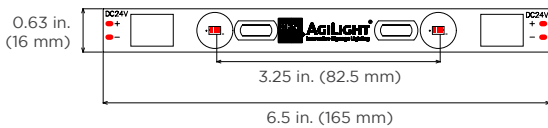

**ORDERING GUIDE**

Part Number	Length	Width	CCT	# of LEDs/Bar	lm/W	Wattage	lm/ft	lm/m
LS-RLB-65K-165-A	6.5 in. / 165 mm	0.63 in. / 16 mm	6500K	2	160	1	296	970
LS-RLB-50K-165-A	6.5 in. / 165 mm	0.63 in. / 16 mm	5000K	2	160	1	296	970
LS-RLB-65K-495-A	19.5 in. / 495 mm	0.63 in. / 16 mm	6500K	6	160	3	296	970
LS-RLB-50K-495-A	19.5 in. / 495 mm	0.63 in. / 16 mm	5000K	6	160	3	296	970
LS-RLB-65K-990-A	39 in. / 990 mm	0.63 in. / 16 mm	6500K	12	160	6	296	970
LS-RLB-50K-990-A	39 in. / 990 mm	0.63 in. / 16 mm	5000K	12	160	6	296	970

**SPECIFICATIONS**

<b>Input Voltage</b>	24 V DC
<b>Available Lengths</b>	6.5 in. / 165 mm 19.5 in. / 495 mm 39 in. / 990 mm
<b>Max Run Pieces at 100W</b> (in continuous string)	81 pieces - 6.5 in. / 165 mm 27 pieces - 19.5 in. / 495 mm 13 pieces - 39 in. / 990 mm
<b>Ingress Protection</b>	IP20
<b>Warranty</b>	5 Years

**POWER SUPPLY LOADING**

Part Number	Max. # of Bars in Continuous String per Power Supply		
	60W	100W	300W
LS-RLB-65K-165-A	54	81	81
LS-RLB-50K-165-A	54	81	81
LS-RLB-65K-495-A	18	27	27
LS-RLB-50K-495-A	18	27	27
LS-RLB-65K-990-A	9	13	13
LS-RLB-50K-990-A	9	13	13

**DIMENSIONS**

6.5 in. / 165 mm (2 LEDs) - LS-RLB-65K-165-A / LS-RLB-50K-165-A

19.5 in. / 495 mm (6 LEDs) - LS-RLB65K-495-A / LS-RLB-50K-495-A

39 in. / 990 mm (12 LEDs) - LS-RLB-65K-990-A / LS-RLB-50K-990-A