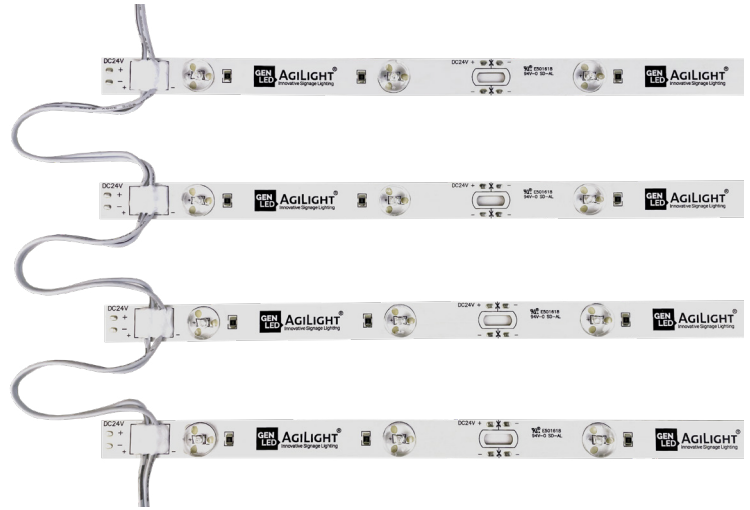

#### OPTIRAYZ FB

OptiRayz FB is a rigid light bar system with LED optics that are ideal for soft signage lighting in fabric light boxes. Use 24V OptiRayz FB light bars to create a simple grid for backlighting applications. Available in three sizes and two standard CCTs. Longer OptiRayz FB light bars can be trimmed at set cut points to fit odd sizes.

- For fabric light box applications
- Available in 2 standard CCTs: 5000K, 6500K
- 3 sizes at 160 lm/W:
  - 6.5 in. (165 mm): 2 LEDs
  - 19.5 in. (495 mm): 6 LEDs
  - 39 in. (990 mm): 12 LEDs
- 296 lm/ft (970 lm/m) @ 6500K
- Creates quick backlighting grid
- Wire spacing at 5.9 in. (150 mm)
- Trim light bars every 6.5 in. (165 mm) at set cut points

#### ORDERING GUIDE

Part Number	Length	Width	CCT	# of LEDs/Bar	lm/W	Wattage	lm/ft	lm/m
LS-RLB-65K-165-A	6.5 in. / 165 mm	0.63 in. / 16 mm	6500K	2	160	1	296	970
LS-RLB-50K-165-A	6.5 in. / 165 mm	0.63 in. / 16 mm	5000K	2	160	1	296	970
LS-RLB-65K-495-A	19.5 in. / 495 mm	0.63 in. / 16 mm	6500K	6	160	3	296	970
LS-RLB-50K-495-A	19.5 in. / 495 mm	0.63 in. / 16 mm	5000K	6	160	3	296	970
LS-RLB-65K-990-A	39 in. / 990 mm	0.63 in. / 16 mm	6500K	12	160	6	296	970
LS-RLB-50K-990-A	39 in. / 990 mm	0.63 in. / 16 mm	5000K	12	160	6	296	970

#### SPECIFICATIONS

<b>Input Voltage</b>	24 V DC
<b>Available Lengths</b>	6.5 in. / 165 mm 19.5 in. / 495 mm 39 in. / 990 mm
<b>Max Run Pieces at 100W</b> (in continuous string)	81 pieces - 6.5 in. / 165 mm 27 pieces - 19.5 in. / 495 mm 13 pieces - 39 in. / 990 mm
<b>Ingress Protection</b>	IP20
<b>Warranty</b>	5 Years