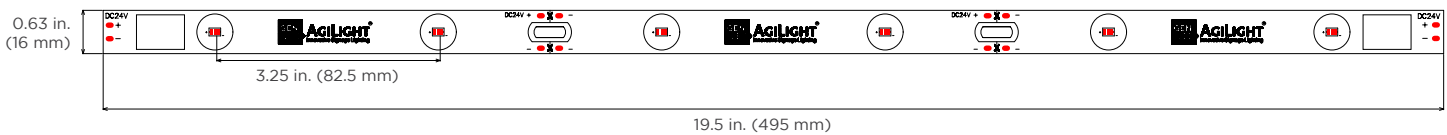

#### ORDERING GUIDE

Part Number	Length	Width	CCT	# of LEDs/Bar	lm/W	Wattage	lm/ft	lm/m
LS-RLB-65K-165-A	6.5 in. / 165 mm	0.63 in. / 16 mm	6500K	2	160	1	296	970
LS-RLB-50K-165-A	6.5 in. / 165 mm	0.63 in. / 16 mm	5000K	2	160	1	296	970
LS-RLB-65K-495-A	19.5 in. / 495 mm	0.63 in. / 16 mm	6500K	6	160	3	296	970
LS-RLB-50K-495-A	19.5 in. / 495 mm	0.63 in. / 16 mm	5000K	6	160	3	296	970
LS-RLB-65K-990-A	39 in. / 990 mm	0.63 in. / 16 mm	6500K	12	160	6	296	970
LS-RLB-50K-990-A	39 in. / 990 mm	0.63 in. / 16 mm	5000K	12	160	6	296	970

#### SPECIFICATIONS

<b>Input Voltage</b>	24 V DC
<b>Available Lengths</b>	6.5 in. / 165 mm 19.5 in. / 495 mm 39 in. / 990 mm
<b>Max Run Pieces at 100W</b> (in continuous string)	81 pieces - 6.5 in. / 165 mm 27 pieces - 19.5 in. / 495 mm 13 pieces - 39 in. / 990 mm
<b>Ingress Protection</b>	IP20
<b>Warranty</b>	5 Years

**SHIPPING INFORMATION**

Shipping Information						
Part Number	Carton Dimensions	Quantity per String	Strings per Carton	Quantity per Carton	Carton Net Weight	Carton Gross Weight
LS-RLB-xxK-165-A	15.35 x 15.35 x 12.8 in. (390 x 390 x 325 mm)	81 pieces	11 strings	891 pieces	20.75 lb (9.41 kg)	22.53 lb (10.22 kg)
LS-RLB-xxK-495-A	21.85 x 11.61 x 10.83 in. (555 x 295 x 275 mm)	27 pieces	20 strings	540 pieces	39.39 lb (17.82 kg)	40.83 lb (18.52 kg)
LS-RLB-xxK-990-A	39.76 x 11.61 x 8.27 in. (1010 x 295 x 210 mm)	13 pieces	20 strings	260 pieces	37.83 lb (17.16 kg)	39.62 lb (17.97 kg)

**DIMENSIONS**

6.5 in. / 165 mm (2 LEDs) - LS-RLB-65K-165-A / LS-RLB-50K-165-A

19.5 in. / 495 mm (6 LEDs) - LS-RLB65K-495-A / LS-RLB-50K-495-A

39 in. / 990 mm (12 LEDs) - LS-RLB-65K-990-A / LS-RLB-50K-990-A