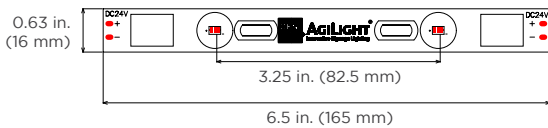

#### ORDERING GUIDE

Part Number	Length	Width	CCT	# of LEDs/Bar	lm/W	Wattage	lm/ft	lm/m
LS-RLB-65K-165-A	6.5 in. / 165 mm	0.63 in. / 16 mm	6500K	2	160	1	296	970
LS-RLB-50K-165-A	6.5 in. / 165 mm	0.63 in. / 16 mm	5000K	2	160	1	296	970
LS-RLB-65K-495-A	19.5 in. / 495 mm	0.63 in. / 16 mm	6500K	6	160	3	296	970
LS-RLB-50K-495-A	19.5 in. / 495 mm	0.63 in. / 16 mm	5000K	6	160	3	296	970
LS-RLB-65K-990-A	39 in. / 990 mm	0.63 in. / 16 mm	6500K	12	160	6	296	970
LS-RLB-50K-990-A	39 in. / 990 mm	0.63 in. / 16 mm	5000K	12	160	6	296	970

#### SPECIFICATIONS

<b>Input Voltage</b>	24 V DC
<b>Available Lengths</b>	6.5 in. / 165 mm 19.5 in. / 495 mm 39 in. / 990 mm
<b>Max Run Pieces at 100W</b> (in continuous string)	81 pieces - 6.5 in. / 165 mm 27 pieces - 19.5 in. / 495 mm 13 pieces - 39 in. / 990 mm
<b>Ingress Protection</b>	IP20
<b>Warranty</b>	5 Years

#### POWER SUPPLY LOADING

Part Number	Max. # of Bars in Continuous String per Power Supply		
	60W	100W	300W
LS-RLB-65K-165-A	54	81	81
LS-RLB-50K-165-A	54	81	81
LS-RLB-65K-495-A	18	27	27
LS-RLB-50K-495-A	18	27	27
LS-RLB-65K-990-A	9	13	13
LS-RLB-50K-990-A	9	13	13

**DIMENSIONS**

6.5 in. / 165 mm (2 LEDs) - LS-RLB-65K-165-A / LS-RLB-50K-165-A

19.5 in. / 495 mm (6 LEDs) - LS-RLB65K-495-A / LS-RLB-50K-495-A

39 in. / 990 mm (12 LEDs) - LS-RLB-65K-990-A / LS-RLB-50K-990-A