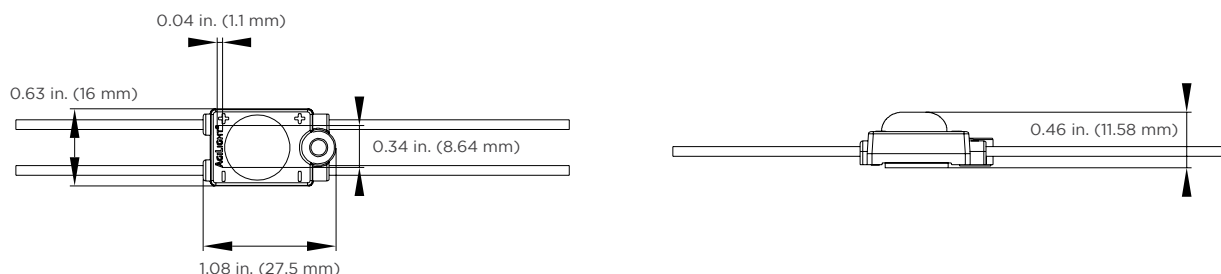

POWER SUPPLY LOADING

Module Type	per 60W			
	Max # of Modules Per String	Max Total # of Modules	Total # of Feet	Total # of Meters
LS-UL1-XXK-B125-A	70	150	62.5	18.75

LAYOUT GUIDE*

Channel Depth (in.)	Single Row		Multiple Rows		Channel Depth (mm)	Single Row		Multiple Rows	
	Max. Stroke	Module Spacing	Row Spacing	Module Spacing		Max. Stroke	Module Spacing	Row Spacing	Module Spacing
2	8	5	8	5	50	200	125	200	125
3	14	5	12	5	75	350	125	300	125
4	18	5	14	5	100	450	125	350	125

*Module spacing is defined by 7328 white sign face material

SHIPPING INFORMATION

Module Type	Specs	Packaging Quantity		
		Per Bag	Per Box	Per Carton
LS-UL1-XXK-B125-A	Modules	70	910	1820

Carton Dimensions			Carton Weight	Box Dimensions			Box Weight
L	W	H		L	W	H	
20.47	14.57	10.24	15 kg (33.07 lbs)	13.78	9.87	9.06	7.5 kg (16.53 lbs)
520	370	260		350	250	230	in. mm

DIMENSION DRAWING

1. UL ONLY - These products are only suitable for connection to a UL rated Class 2 power source rated 12 Volt or less.
2. UL ONLY - These products are intended for use only when connected to a power source that complies with UL rated Class 2 voltage and energy limited circuit.
3. UL ONLY -When these units are connected to a UL rated Class 2 circuit, they are not to draw a total wattage of greater than the secondary or output rating of the UL rated Class 2 power supply.
4. These products may be secured in place in the end product by any means available.
5. These products are suitable for use in dry and damp locations. Not suitable for wet or submersed applications.

GLOBAL HQ

320 Murray Hill Pkwy
East Rutherford, NJ 07073
T: (+1) 212 629 6830
E: Sales-US@GENLEDBrands.com

EUROPEAN HQ

De Corridor 16K
36212B Breukelen
Netherlands
T: (+31) 346 235 000
E: SalesEurope@GENLEDBrands.com

MEINA HQ

PO Box 371378, #823, Building 4EA
Dubai Airport Free Zone, Dubai, UAE
T: (+971) 4 701 7901
E: SalesMEINA@genlebrands.com

ASIA-PACIFIC HQ

Room 402, Building D
ShenShi Tongchuang Science and Technology Park
No. 16 Hongyin Road
Xingqiang Community, Xindu Street
Guangming District, Shenzhen, China 518107
Sales: (+86) 139 1836 3905
Office: (+86) 755 8529 0710
E: Sales-Pacific@GENLEDBrands.com

[linkedin.com/company/agilight-inc.](https://www.linkedin.com/company/agilight-inc.)

facebook.com/AgilightLED

[instagram.com/agilightled](https://www.instagram.com/agilightled)