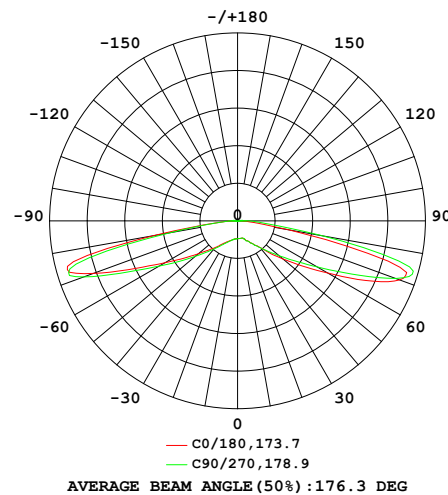

**PRODUCT RATINGS**

Luminous Efficacy	170 lm/W
Wattage per Module	0.36 W/module
Input Voltage	12 V DC
IC Design	Constant Current
Lumen Drop	< 3%
Ingress Protection	IP67
Beam Angle	176
MacAdam ellipse	3-step binning
Molding Material	ABS
Operating Temperature	-13° - +140° F (-25° - +60° C)
L70 Lifetime @ 60° C	50,000 Hours
Warranty	7 Year Limited Warranty
Dimensions (L x W x H)	1.08 x 0.63 x 0.46 in. (27.5 x 16 x 11.58 mm)

**LUMINOUS INTENSITY DISTRIBUTION**

**MODULE DIMENSIONS**

Part Number	Length (in/mm)	Width (in/mm)	Height (in/mm)
LS-UL1-XXK-B125-A	1.08/27.5	0.63/16	0.46/11.58