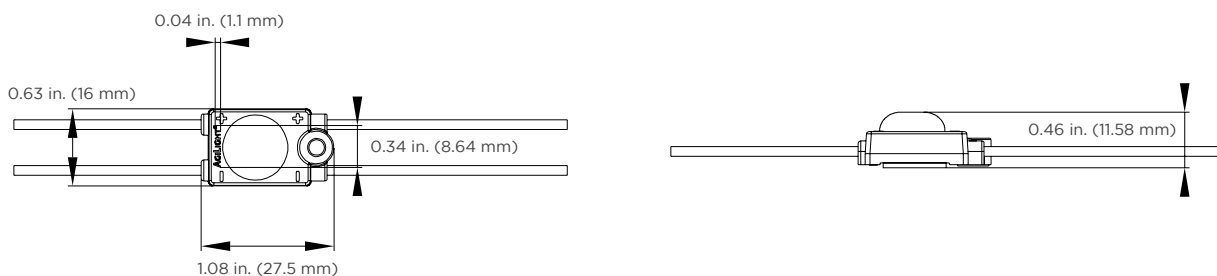

POWER SUPPLY LOADING

Module Type	per 60 W			
	Max # of Modules Per String	Max Total # of Modules	Total # of Feet	Total # of Meters
LS-UL1-XXK-B125-A	70	150	62.5	18.75

LAYOUT GUIDE*

Channel Depth (in.)	Single Row		Multiple Rows		Channel Depth (mm)	Single Row		Multiple Rows	
	Max. Stroke	Module Spacing	Row Spacing	Module Spacing		Max. Stroke	Module Spacing	Row Spacing	Module Spacing
2	8	5	8	5	50	200	125	200	125
3	14	5	12	5	75	350	125	300	125
4	18	5	14	5	100	450	125	350	125

*Module spacing is defined by 7328 white sign face material

SHIPPING INFORMATION

Module Type	Specs	Packaging Quantity		
		Per Bag	Per Box	Per Carton
LS-UL1-XXK-B125-A	Modules	70	910	1820

Carton Dimensions			Carton Weight	Box Dimensions			Box Weight
L	W	H		L	W	H	
20.47	14.57	10.24	15 kg (33.07 lbs)	13.78	9.87	9.06	7.5 kg (16.53 lbs)
520	370	260		350	250	230	in. mm

DIMENSION DRAWING

1. UL ONLY - These products are only suitable for connection to a UL rated Class 2 power source rated 12 Volt or less.
2. UL ONLY - These products are intended for use only when connected to a power source that complies with UL rated Class 2 voltage and energy limited circuit.
3. UL ONLY -When these units are connected to a UL rated Class 2 circuit, they are not to draw a total wattage of greater than the secondary or output rating of the UL rated Class 2 power supply.
4. These products may be secured in place in the end product by any means available.
5. These products are suitable for use in dry and damp locations. Not suitable for wet or submersed applications.

GLOBAL HQ

320 Murray Hill Pkwy
East Rutherford, NJ 07073
T: (+1) 212 629 6830
E: Sales-US@GENLEDBrands.com

EUROPEAN HQ

De Corridor 16K
36212B Breukelen
Netherlands
T: (+31) 346 235 000
E: SalesEurope@GENLEDBrands.com

MEINA HQ

PO Box 371378, #823, Building 4EA
Dubai Airport Free Zone, Dubai, UAE
T: (+971) 4 701 7901
E: SalesMEINA@genlebrands.com

ASIA-PACIFIC HQ

Room 402, Building D
ShenShi Tongchuang Science and Technology Park
No. 16 Hongyin Road
Xingqiang Community, Xindu Street
Guangming District, Shenzhen, China 518107
Sales: (+86) 139 1836 3905
Office: (+86) 755 8529 0710
E: Sales-Pacific@GENLEDBrands.com

[linkedin.com/company/agilight-inc.](https://www.linkedin.com/company/agilight-inc.)

facebook.com/AgilightLED

[instagram.com/agilightled](https://www.instagram.com/agilightled)