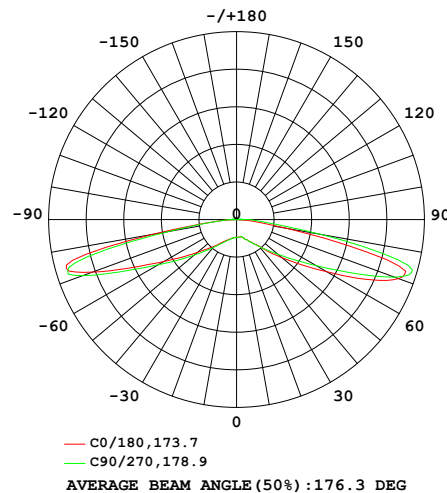

LUMINOUS INTENSITY DISTRIBUTION