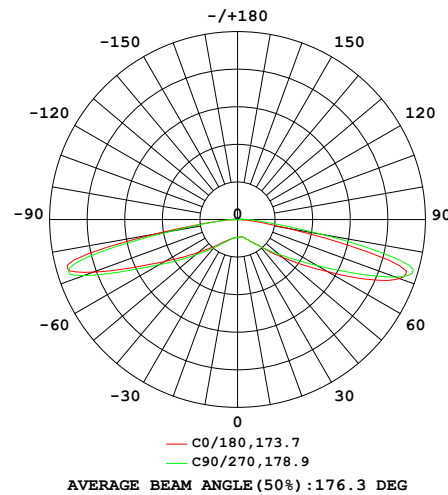

**PRODUCT RATINGS**

Luminous Efficacy	170 lm/W
Wattage per Module	1.08 W/module
Input Voltage	12 V DC
IC Design	Constant Current
Lumen Drop	< 5%
Ingress Protection	IP67
Beam Angle	176
MacAdam ellipse	3-step binning
Molding Material	ABS
Operating Temperature	-13° - +140° F (-25° - +60° C)
L70 Lifetime @ 60° C	50,000 Hours
Warranty	7 Year Limited Warranty
Dimensions (L x W x H)	2.97 x 0.63 x 0.45 in. (75.5 x 16 x 11.38 mm)

**LUMINOUS INTENSITY DISTRIBUTION**

**MODULE DIMENSIONS**

Part Number	Length (in/mm)	Width (in/mm)	Height (in/mm)
LS-UL3-XXK-B250-A	2.97/75.5	0.63/16	0.45/11.38

**POWER SUPPLY LOADING**

Module Type	per 60W			
	# of Modules Per String	Total # of Modules	Total # of Feet	Total # of Meters
LS-UL3-XXK-B250-A	25	50	40.98	12.5