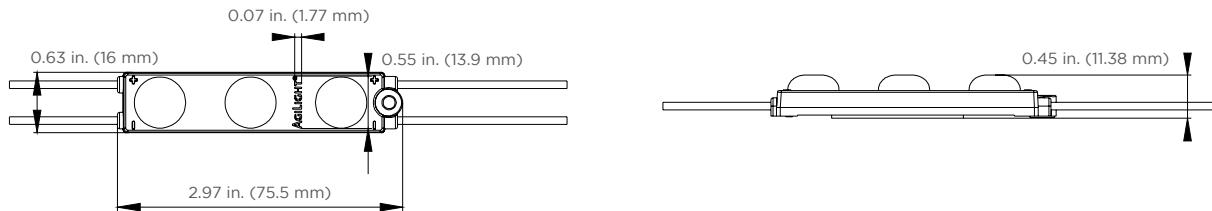

POWER SUPPLY LOADING

Module Type	per 60W			
	# of Modules Per String	Total # of Modules	Total # of Feet	Total # of Meters
LS-UL3-XXK-B250-A	25	50	40.98	12.5

LAYOUT GUIDE*

Channel Depth (in.)	Single Row		Multiple Rows		Channel Depth (mm)	Single Row		Multiple Rows	
	Max. Stroke	Module Spacing	Row Spacing	Module Spacing		Max. Stroke	Module Spacing	Row Spacing	Module Spacing
4	18	9.84	18	9.84	100	450	250	450	250
5	24	9.84	24	9.84	125	600	250	600	250
6	30	9.84	26	9.84	150	750	250	650	250
7	34	9.84	26	9.84	175	850	250	650	250
8	40	9.84	28	9.84	200	1000	250	700	250

*Module spacing is defined by 7328 white sign face material

SHIPPING INFORMATION

Module Type	Specs	Packaging Quantity		
		Per Bag	Per Box	Per Carton
LS-UL3-XXK-B250-A	Modules	100	500	1000

Carton Dimensions			Carton Weight	Box Dimensions			Box Weight
L	W	H		L	W	H	
20.47	14.57	10.24	18 kg (39.68 lbs)	13.78	9.87	9.06	9 kg (19.84 lbs)
520	370	260		350	250	230	in. mm

DIMENSION DRAWING

1. UL ONLY - These products are only suitable for connection to a UL rated Class 2 power source rated 12 Volt or less.
2. UL ONLY - These products are intended for use only when connected to a power source that complies with UL rated Class 2 voltage and energy limited circuit.
3. UL ONLY - When these units are connected to a UL rated Class 2 circuit, they are not to draw a total wattage of greater than the secondary or output rating of the UL rated Class 2 power supply.
4. These products may be secured in place in the end product by any means available.
5. These products are suitable for use in dry and damp locations. Not suitable for wet or submersed applications.

GLOBAL HQ

320 Murray Hill Pkwy
East Rutherford, NJ 07073
T: (+1) 212 629 6830
E: Sales-US@GENLEDBrands.com

EUROPEAN HQ

De Corridor 16K
3621ZB Breukelen
Netherlands
T: (+31) 346 235 000
E: SalesEurope@GENLEDBrands.com

MEINA HQ

PO Box 371378, #823, Building 4EA
Dubai Airport Free Zone, Dubai, UAE
T: (+971) 4 701 7901
E: SalesMEINA@genlebrands.com

ASIA-PACIFIC HQ

Room 402, Building D
ShenShi Tongchuang Science and Technology Park
No. 16 Hongyin Road
Xingqiang Community, Xinhu Street
Guangming District, Shenzhen, China 518107
Sales: (+86) 139 1836 3905
Office: (+86) 755 8529 0710
E: Sales-Pacific@GENLEDBrands.com

[linkedin.com/company/agilight-inc.](https://www.linkedin.com/company/agilight-inc.)

[facebook.com/AgilightLED](https://www.facebook.com/AgilightLED)

[instagram.com/agilightled](https://www.instagram.com/agilightled)