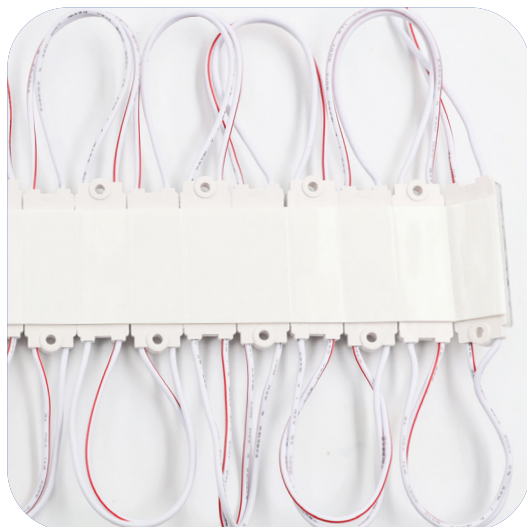

ULTRA Lyte and PRO Lyte modules bring premium performance to the AgiLight value line! 12V ULTRA Lyte and 24V PRO Lyte modules generate amazingly consistent output. They are the most cost-effective true-IC constant current modules on the market, with efficacy of up to 170 lm/W! Available in five static white CCTs and three static colors, ULTRA Lyte and PRO Lyte modules feature a continuous release liner for easy installation. Rated IP67 for damp and wet locations, the Lyte Series offers great solutions for channel letters, box signs and cove lighting on a budget.

Constant Current IC Design

NO LUMEN DROP!

ULTRA Lyte and PRO Lyte modules are engineered with a **CONSTANT CURRENT IC DESIGN** that maintains lumen output across an entire string. Imitation modules lose power and dim as you get to the end of a string. The Constant Current technology in the Lyte Series provides consistency you just can't find in other value line modules.

Superior Efficacy

Our Static White Lyte Series modules operate with **BEST-IN-CLASS** light output and efficacy of **170 LM/W**. With these power-sipping LED signage solutions, you need fewer drivers in each installation. Lyte Series modules generate a markedly improved return on investment and far lower operating costs for the end user.

Premium Optics

Lyte Series modules feature AgiLight's proprietary **VERSALENZ ADVANCED OPTICS**. This premium lens design creates comprehensive light coverage with a batwing beam pattern that allows for wider spacing and requires fewer modules in any application!