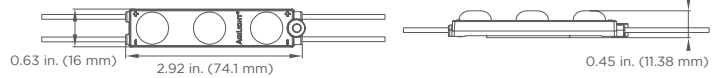

ULTRA LYTE 3