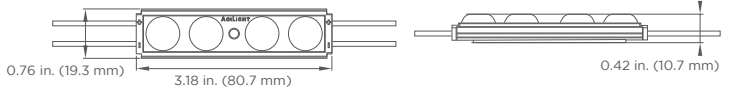

PRO LYTE 4

REV.29OCT2024

GLOBAL HQ

320 Murray Hill Pkwy
East Rutherford, NJ 07073
T: (+1) 212 629 6830
E: Sales-US@GENLEDBrands.com

EUROPEAN HQ

De Corridor 16K
3621ZB Breukelen
Netherlands
T: (+31) 346 235 000
E: SalesEurope@GENLEDBrands.com

MEINA HQ

PO Box 371378, #823, Building 4EA
Dubai Airport Free Zone, Dubai, UAE
T: (+971) 4 701 7901
E: SalesMEINA@genlebrands.com

ASIA-PACIFIC HQ

Room 402, Building D
Shensi Tongchuang Science and Technology Park
No. 16 Hongyin Road
Xingqiang Community, Xiniu Street
Guangming District, Shenzhen, China 518107
Sales: (+86) 139 1836 3905
Office: (+86) 755 8529 0710
E: Sales-Pacific@GENLEDBrands.com

[linkedin.com/company/agilight-inc](https://www.linkedin.com/company/agilight-inc)

[facebook.com/AgilightLED](https://www.facebook.com/AgilightLED)

[instagram.com/agilightled](https://www.instagram.com/agilightled)