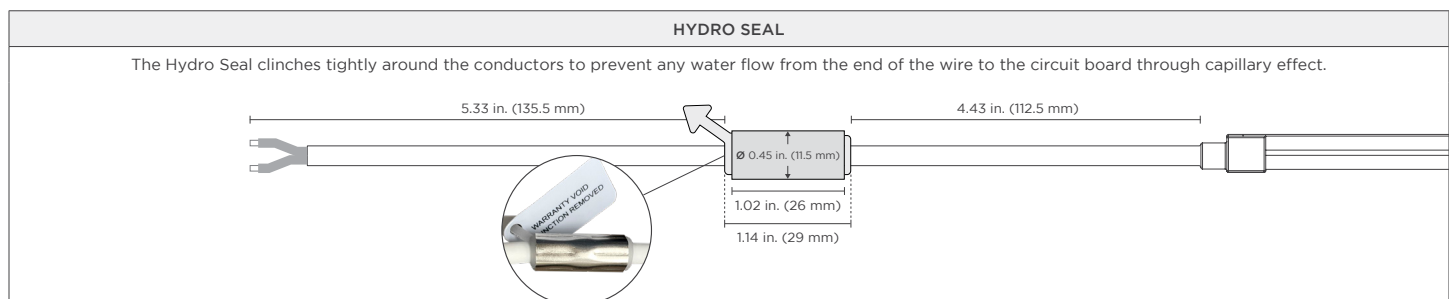

MOUNTING CHANNEL
Recommended for all straight run applications. Sold by the foot, up to 39.37 in. / 1 m (same width & height as mounting clip)
(Part #: NLAMCHANNEL)