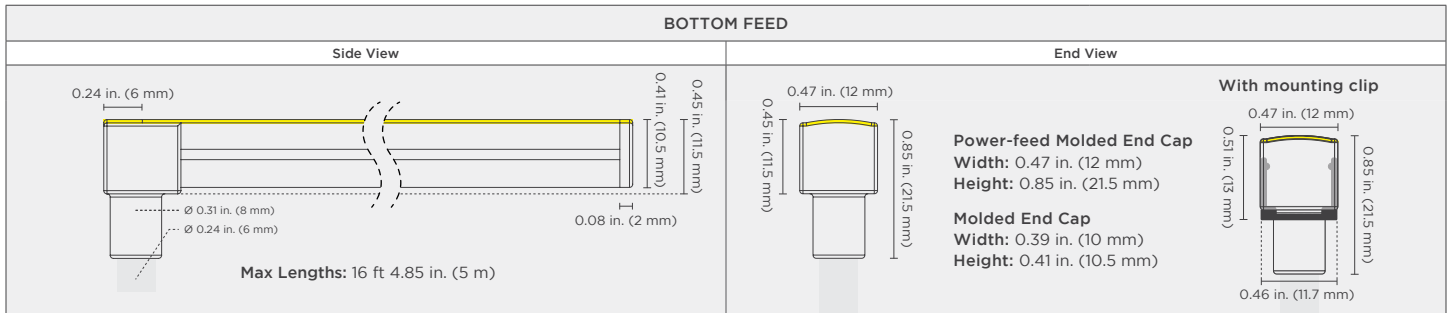

DIMENSIONS / DIAGRAMS