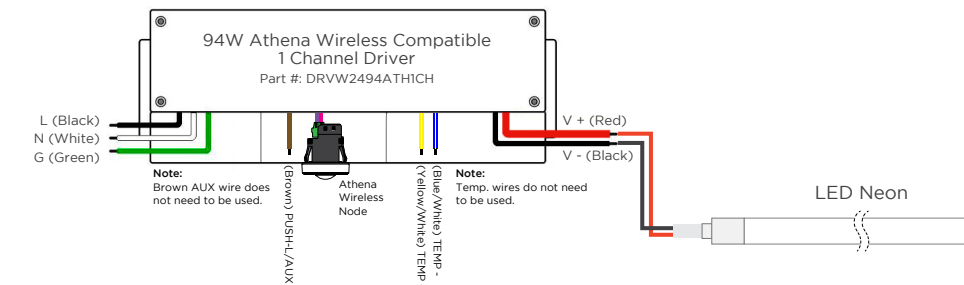

NEON APEX MINI

The Neon Apex Mini is a silicone 24V LED neon fixture with a small, square-faced profile. Choose from side- or top-bending Static White options (2200K-6000K) or Static Colors. This slender LED neon measures just 0.39 x 0.41 in. (10 x 10.5 mm). Create brilliant, diode-free fine neon lines for coves, decorative architectural details or curves above and below arches and around columns.

DIMENSIONS / DIAGRAMS

MOUNTING CHANNEL
Recommended for all straight run applications. Sold by the foot, up to 39.37 in. / 1 m (same width & height as mounting clip)
(Part #: NLAMCHANNEL)

WIRING DIAGRAMS

WIRE COLORS

STATIC WHITE & STATIC COLOR
Red Wire (+) Positive
Black Wire (-) Negative

WIRING WITH ATHENA WIRELESS COMPATIBLE DRIVER

REV.22MAY2026

GLOBAL HQ

320 Murray Hill Pkwy
East Rutherford, NJ 07073
U.S.
T: (+1) 212 629 6830
E: Sales-US@GENLEDBrands.com