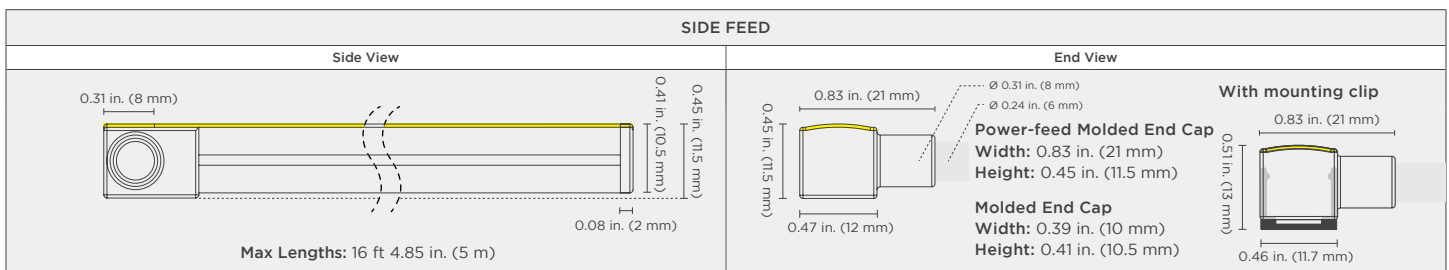

DIMENSIONS / DIAGRAMS