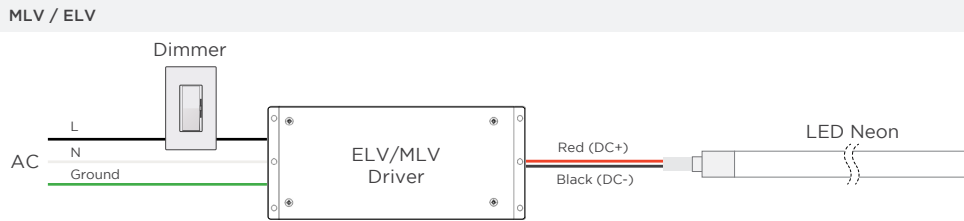

DIMENSIONS / DIAGRAMS

MOUNTING CHANNEL
Recommended for all straight run applications. Sold by the foot, up to 39.37 in. / 1 m (same width & height as mounting clip)
(Part #: NLAMCHANNEL)

WIRING DIAGRAMS

WIRE COLORS

STATIC WHITE & STATIC COLOR
Red Wire (+) Positive
Black Wire (-) Negative

WIRING WITH ATHENA WIRELESS COMPATIBLE DRIVER

REV.22MAY2026

GLOBAL HQ

320 Murray Hill Pkwy
East Rutherford, NJ 07073
U.S.
T: (+1) 212 629 6830
E: Sales-US@GENLEDBrands.com