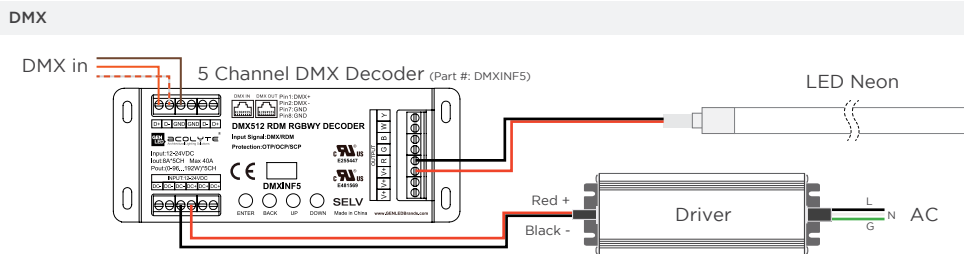

NEON APEX MINI

The Neon Apex Mini is a silicone 24V LED neon fixture with a small, square-faced profile. Choose from side- or top-bending Static White options (2200K-6000K) or Static Colors. This slender LED neon measures just 0.39 x 0.41 in. (10 x 10.5 mm). Create brilliant, diode-free fine neon lines for coves, decorative architectural details or curves above and below arches and around columns.

DIMENSIONS / DIAGRAMS

MOUNTING CHANNEL
Recommended for all straight run applications. Sold by the foot, up to 39.37 in. / 1 m (same width & height as mounting clip)
(Part #: NLAMCHANNEL)

WIRING DIAGRAMS

WIRE COLORS

STATIC WHITE & STATIC COLOR
Red Wire (+) Positive
Black Wire (-) Negative

WIRING WITH ATHENA WIRELESS COMPATIBLE DRIVER

REV.22MAY2026

GLOBAL HQ

320 Murray Hill Pkwy
East Rutherford, NJ 07073
U.S.
T: (+1) 212 629 6830
E: Sales-US@GENLEDBrands.com