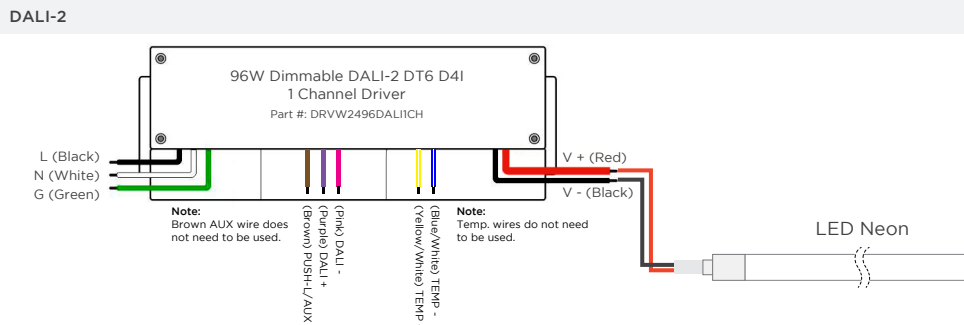

DIMENSIONS / DIAGRAMS

MOUNTING CHANNEL
Recommended for all straight run applications. Sold by the foot, up to 39.37 in. / 1 m (same width & height as mounting clip)
(Part #: NLAMCHANNEL)

WIRING DIAGRAMS

WIRE COLORS

STATIC WHITE & STATIC COLOR
Red Wire (+) Positive
Black Wire (-) Negative

WIRING WITH ATHENA WIRELESS COMPATIBLE DRIVER

REV.22MAY2026

GLOBAL HQ

320 Murray Hill Pkwy
East Rutherford, NJ 07073
U.S.
T: (+1) 212 629 6830
E: Sales-US@GENLEDBrands.com