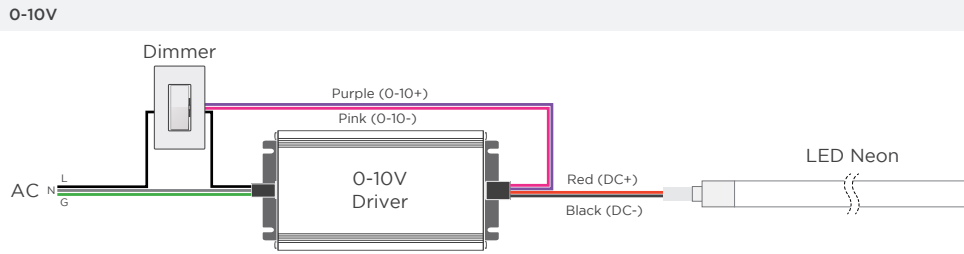

DIMENSIONS / DIAGRAMS

MOUNTING CHANNEL
Recommended for all straight run applications. Sold by the foot, up to 39.37 in. / 1 m (same width & height as mounting clip)
(Part #: NLAMCHANNEL)

WIRING DIAGRAMS

WIRE COLORS

STATIC WHITE & STATIC COLOR
Red Wire (+) Positive
Black Wire (-) Negative

WIRING WITH ATHENA WIRELESS COMPATIBLE DRIVER

REV.22MAY2026

GLOBAL HQ

320 Murray Hill Pkwy
East Rutherford, NJ 07073
U.S.
T: (+1) 212 629 6830
E: Sales-US@GENLEDBrands.com