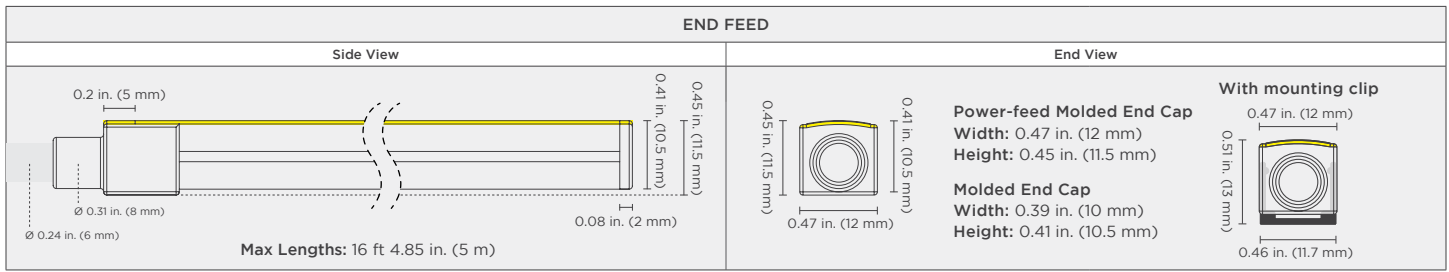

DIMENSIONS / DIAGRAMS