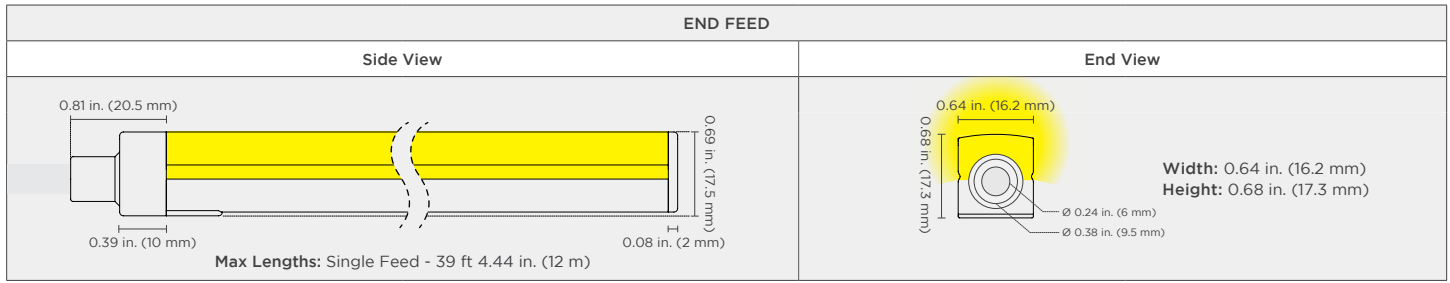

DIMENSIONS / DIAGRAMS