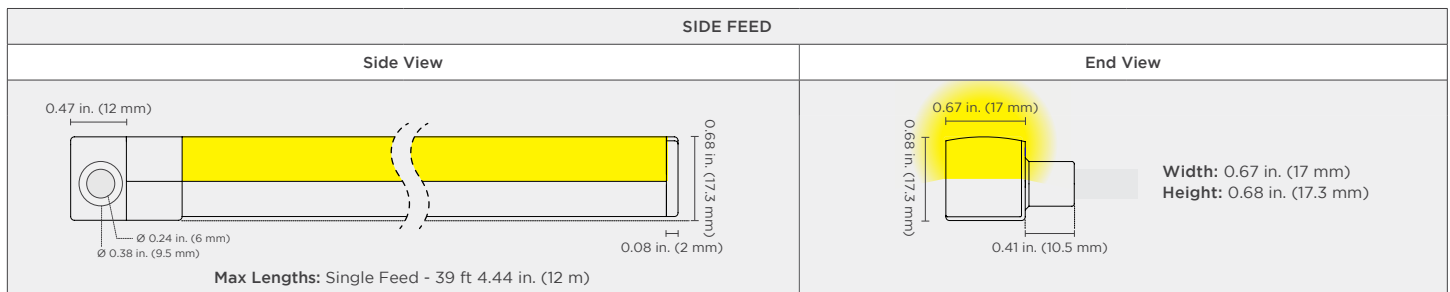

DIMENSIONS / DIAGRAMS