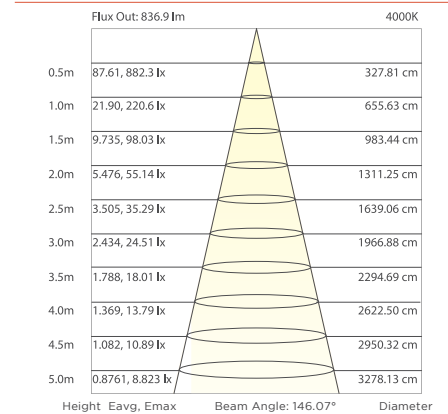

**LUMINOUS INTENSITY DISTRIBUTION CURVE**

**AVERAGE ILLUMINANCE EFFECTIVE FIGURE**

**SPECIFICATIONS**

SPECIFICATIONS		NEON APEX 3D							
Operating Voltage	24 VDC								
Type	Static White	Variable White			Warm Dim			RGBW	Pixel RGBW
CCTs / Colors	2400K, 2700K, 3000K, 3500K, 4000K	2400K (warm)	6000K (cool)	All On	1800K	3000K	All On	RGB+4000K (all on)	RGB+3000K (all on)
Power Consumption	5.3 W/ft (17.28 W/m)	2.2 W/ft (7.2 W/m)	2.2 W/ft (7.2 W/m)	4.4 W/ft (14.4 W/m)	2.2 W/ft (7.2 W/m)	2.2 W/ft (7.2 W/m)	4.4 W/ft (14.4 W/m)	5.9 W/ft (19.2 W/m)	4.2 W/ft (13.78 W/m)
Lumens	515.24 lm/ft (1690 lm/m) @ 4000K	189.3 lm/ft (621 lm/m)	186.3 lm/ft (611 lm/m)	374.7 lm/ft (1229 lm/m)	123.1 lm/ft (404 lm/m)	196.3 lm/ft (644 lm/m)	317 lm/ft (1040 lm/m)	247.56 lm/ft (812 lm/m) all on	139.33 lm/ft (457 lm/m) all on
Efficacy	97 lm/W @ 4000K	86 lm/W	84 lm/W	85 lm/W	58 lm/W	91 lm/W	74 lm/W	42 lm/W all on	33 lm/W all on
LED Pitch	42 LEDs/ft (140 LEDs/m)	73 LEDs/ft (240 LEDs/m)			73 LEDs/ft (240 LEDs/m)			36 LEDs/ft (120 LEDs/m)	25 LEDs/ft (84 LEDs/m)
Max Length	32 ft 9.7 in. (10 m)	32 ft 9.7 in. (10 m)			32 ft 9.7 in. (10 m)			16 ft 4.85 in. (5 m)	16 ft 4.85 in. (5 m)
Incremental Length (NOT FIELD CUTTABLE)	1.97 in. (50 mm)	1.97 in. (50 mm)			1.97 in. (50 mm)			1.97 in. (50 mm)	5.62 in. (142.85 mm)
Minimum Bend Radius	2.36 in. (60 mm)	2.36 in. (60 mm)			2.36 in. (60 mm)			2.36 in. (60 mm)	2.36 in. (60 mm)
Dimming	ELV / MLV / 0-10 Volt / DMX								
Protection Rating	IP67								
Beam Angle	172°								
Operating Temperature	-4 – 140 °F (-20 – 60 °C)								
Storage Temperature	-4 – 158 °F (-20 – 70 °C)								
Lifetime (L70 reported)	50,000 hours								
Power Cable Length	Standard: 12 in (304.8 mm) / Custom: up to 20 ft (6 m)								
UV Resistant	UV tested in accordance with ISO 4892-3 with no visible change on the appearance of the sample								
CRI (white)	90+ CRI (white LEDs only)								
Warranty	5 years								