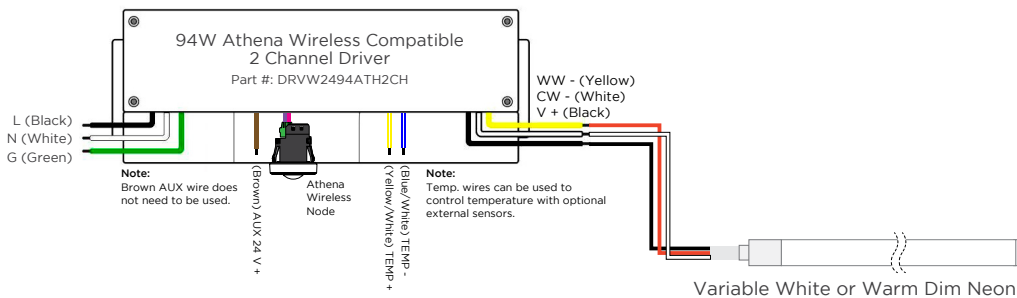

**WIRING DIAGRAMS - VARIABLE WHITE / WARM DIM**

**2-CHANNEL VARIABLE WHITE & WARM DIM DIMMING**

**WIRE COLORS**

**VARIABLE WHITE**  
Black Wire (+) Positive  
Red Wire (-) goes to Warm White Channel  
White Wire (-) goes to Cool White Channel

**WARM DIM**  
Black Wire (+) Positive  
Red Wire (-) goes to Warm White Channel  
White Wire (-) goes to Cool White Channel

**DMX WIRING DIAGRAM - COMPATIBLE WITH VARIABLE WHITE & WARM DIM NEON**

**DALI-2 WIRING WITH VARIABLE WHITE & WARM DIM NEON**

**ATHENA WIRELESS COMPATIBLE DRIVER WIRING WITH VARIABLE WHITE & WARM DIM NEON**

WIRING DIAGRAMS - RGBW ADDRESSABLE

One DMX Universe consists of 128 addresses and 512 channels (42 ft /12.8 m of Neon Apex 3D).