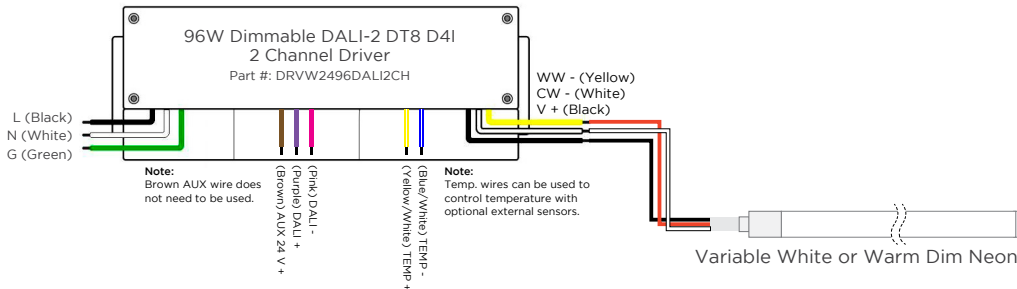

**DIMENSIONS / DIAGRAMS**

**WIRING DIAGRAMS - STATIC WHITE / RGBW**

**0-10V**

**MLV / ELV**

**DMX**

**DALI-2 WIRING WITH STATIC WHITE NEON APEX**

**STATIC WHITE NEON APEX WIRING WITH ATHENA WIRELESS COMPATIBLE DRIVER**

**WIRE COLORS PER RIBBONLYTE COLOR**

**STATIC WHITE**  
Red Wire (+) Positive  
Black Wire (-) Negative

**RGBW**  
Black Wire (+) Positive  
Red Wire (-) goes to Red Channel  
Green Wire (-) goes to Green Channel  
Blue Wire (-) goes to Blue Channel  
White Wire (-) goes to White Channel

**WIRING DIAGRAMS - VARIABLE WHITE / WARM DIM**

**2-CHANNEL VARIABLE WHITE & WARM DIM DIMMING**

**WIRE COLORS**

**VARIABLE WHITE**  
Black Wire (+) Positive  
Red Wire (-) goes to Warm White Channel  
White Wire (-) goes to Cool White Channel

**WARM DIM**  
Black Wire (+) Positive  
Red Wire (-) goes to Warm White Channel  
White Wire (-) goes to Cool White Channel

**DMX WIRING DIAGRAM - COMPATIBLE WITH VARIABLE WHITE & WARM DIM NEON**

**DALI-2 WIRING WITH VARIABLE WHITE & WARM DIM NEON**