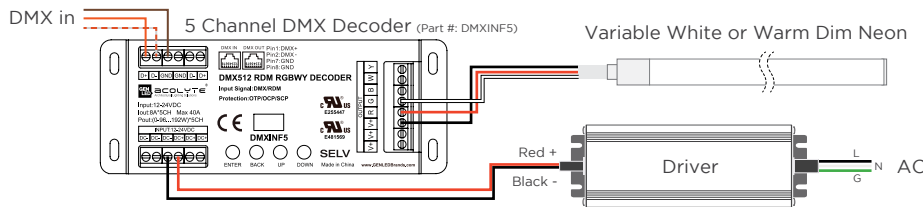

**DIMENSIONS / DIAGRAMS**

**WIRING DIAGRAMS - STATIC WHITE / RGBW**

**0-10V**

**MLV / ELV**

**DMX**

**DALI-2 WIRING WITH STATIC WHITE NEON APEX**

**STATIC WHITE NEON APEX WIRING WITH ATHENA WIRELESS COMPATIBLE DRIVER**

**WIRE COLORS PER RIBBONLYTE COLOR**

**STATIC WHITE**  
Red Wire (+) Positive  
Black Wire (-) Negative

**RGBW**  
Black Wire (+) Positive  
Red Wire (-) goes to Red Channel  
Green Wire (-) goes to Green Channel  
Blue Wire (-) goes to Blue Channel  
White Wire (-) goes to White Channel

**WIRING DIAGRAMS - VARIABLE WHITE / WARM DIM**

**2-CHANNEL VARIABLE WHITE & WARM DIM DIMMING**

**WIRE COLORS**

**VARIABLE WHITE**  
Black Wire (+) Positive  
Red Wire (-) goes to Warm White Channel  
White Wire (-) goes to Cool White Channel

**WARM DIM**  
Black Wire (+) Positive  
Red Wire (-) goes to Warm White Channel  
White Wire (-) goes to Cool White Channel

**DMX WIRING DIAGRAM - COMPATIBLE WITH VARIABLE WHITE & WARM DIM NEON**

**DALI-2 WIRING WITH VARIABLE WHITE & WARM DIM NEON**