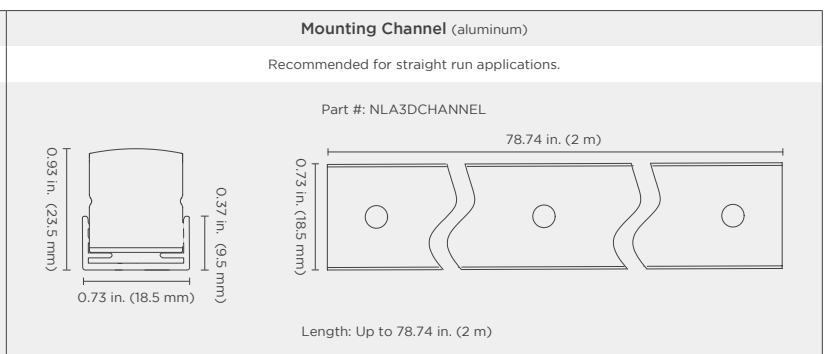

DIMENSIONS / DIAGRAMS