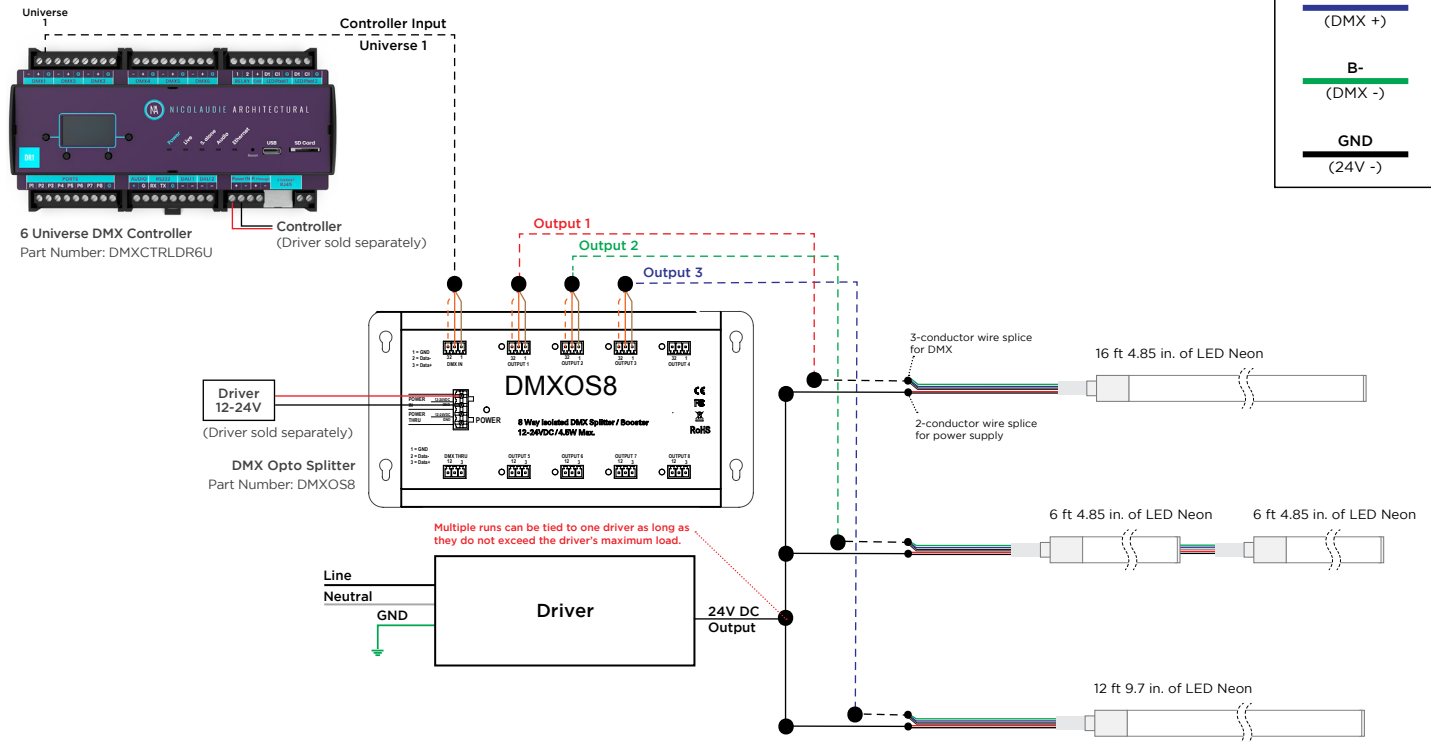

WIRING DIAGRAMS - RGBW ADDRESSABLE

One DMX Universe consists of 128 addresses and 512 channels (42 ft /12.8 m of Neon Apex 3D).

Any single run of Neon Apex 3D that is less than 16 ft 4.85 in. (5 m) can be wired directly to the controller.

For additional runs, Opto Splitter must be used. Each individual run will need its own Opto Splitter output.

WIRE INDEX
+ (24V +)
PI (DMX GND)
A+ (DMX +)
B- (DMX -)
GND (24V -)

REV.19MAY2026

GLOBAL HQ

320 Murray Hill Pkwy
East Rutherford, NJ 07073
U.S.
T: (+1) 212 629 6830
E: Sales-US@GENLEDBrands.com

EUROPEAN HQ

Hogeweyselaan 119
1382 JK Weesp
Netherlands
T: (+31) 346 235 000
E: SalesEurope@GENLEDBrands.com

MEINA HQ

PO Box 371378, #823, Building 4EA
Dubai Airport Free Zone
Dubai, UAE
T: (+971) 4 701 7901
E: SalesMEINA@genlebrands.com

ASIA-PACIFIC HQ

Room 402, Building D
Shenshi Tongchuang Science and Technology Park
No. 16 Hongyin Road
Xingqiang Community, Xinhua Street
Guangming District, Shenzhen, China 518107
T: (+86) 755 8529 0710
E: Sales-Pacific@GENLEDBrands.com