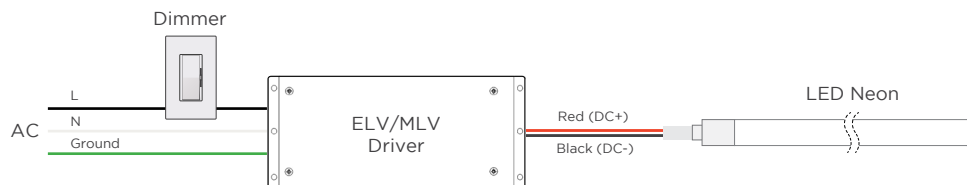

**DIMENSIONS / DIAGRAMS**

**WIRING DIAGRAMS - STATIC WHITE / RGBW**

**0-10V**

**MLV / ELV**

**DMX**

**DALI-2 WIRING WITH STATIC WHITE NEON APEX**

**STATIC WHITE NEON APEX WIRING WITH ATHENA WIRELESS COMPATIBLE DRIVER**

**WIRE COLORS PER RIBBONLYTE COLOR**

**STATIC WHITE**  
Red Wire (+) Positive  
Black Wire (-) Negative

**RGBW**  
Black Wire (+) Positive  
Red Wire (-) goes to Red Channel  
Green Wire (-) goes to Green Channel  
Blue Wire (-) goes to Blue Channel  
White Wire (-) goes to White Channel