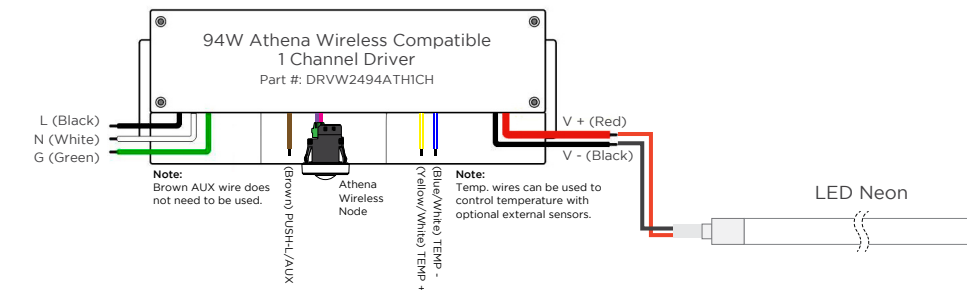

**DIMENSIONS / DIAGRAMS**

**WIRING DIAGRAMS - STATIC WHITE / RGBW**

**0-10V**

**MLV / ELV**

**DMX**

**DALI-2 WIRING WITH STATIC WHITE NEON APEX**

**STATIC WHITE NEON APEX WIRING WITH ATHENA WIRELESS COMPATIBLE DRIVER**

**WIRE COLORS PER RIBBONLYTE COLOR**

**STATIC WHITE**  
Red Wire (+) Positive  
Black Wire (-) Negative

**RGBW**  
Black Wire (+) Positive  
Red Wire (-) goes to Red Channel  
Green Wire (-) goes to Green Channel  
Blue Wire (-) goes to Blue Channel  
White Wire (-) goes to White Channel