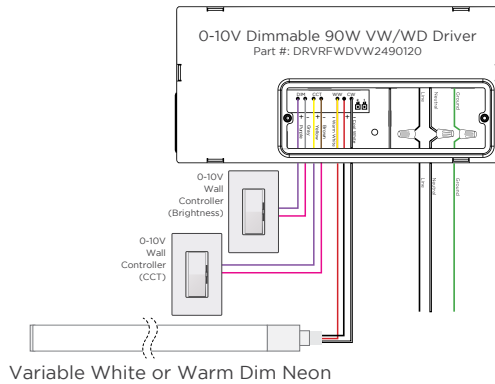

WIRING DIAGRAMS - VARIABLE WHITE / WARM DIM

2-CHANNEL VARIABLE WHITE & WARM DIM DIMMING