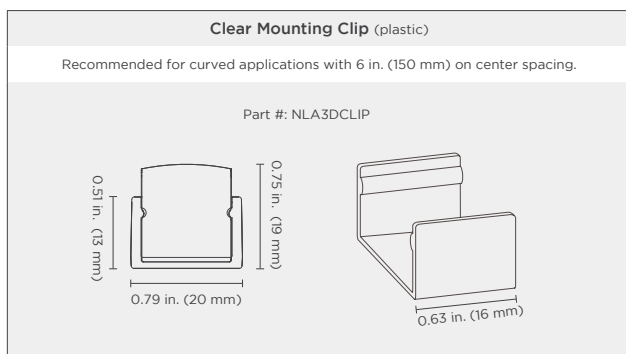

DIMENSIONS / DIAGRAMS