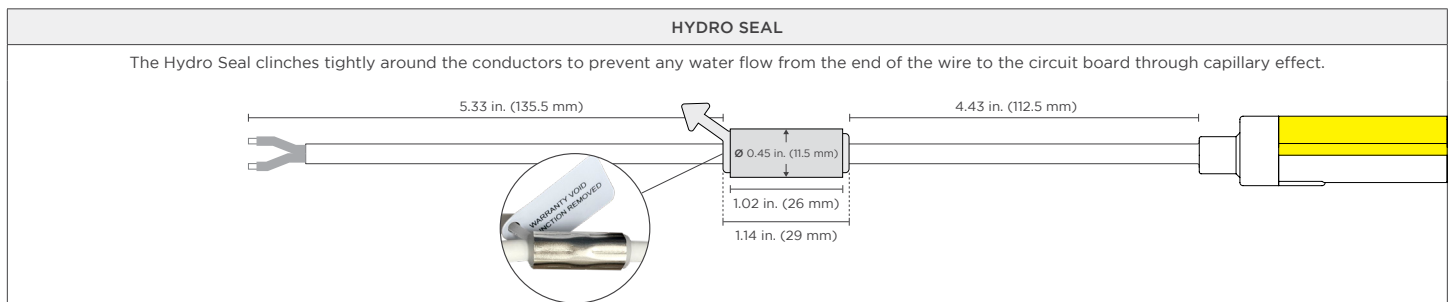

DIMENSIONS / DIAGRAMS