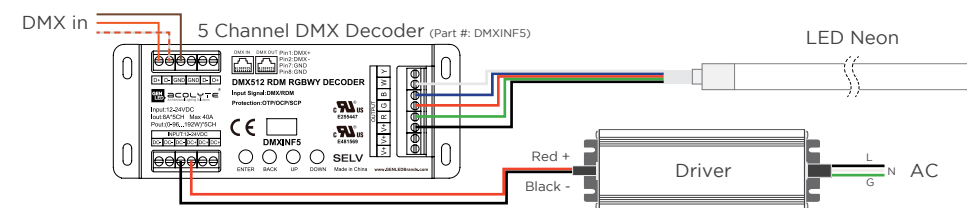

**DIMENSIONS / DIAGRAMS**

**WIRING DIAGRAMS - STATIC WHITE / RGBW**

**0-10V**

**MLV / ELV**

**DMX**

**DALI-2 WIRING WITH STATIC WHITE NEON APEX**

**STATIC WHITE NEON APEX WIRING WITH ATHENA WIRELESS COMPATIBLE DRIVER**

**WIRE COLORS PER RIBBONLYTE COLOR**

**STATIC WHITE**  
Red Wire (+) Positive  
Black Wire (-) Negative

**RGBW**  
Black Wire (+) Positive  
Red Wire (-) goes to Red Channel  
Green Wire (-) goes to Green Channel  
Blue Wire (-) goes to Blue Channel  
White Wire (-) goes to White Channel