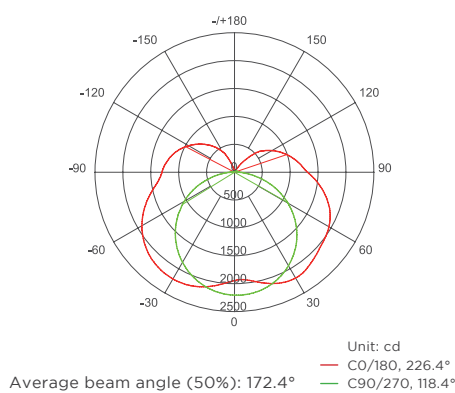

LUMINOUS INTENSITY DISTRIBUTION CURVE