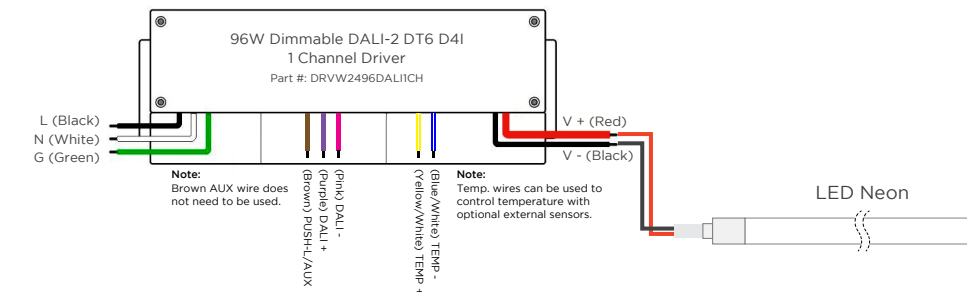

**DIMENSIONS / DIAGRAMS**

**WIRING DIAGRAMS - STATIC WHITE / RGBW**

**0-10V**

**MLV / ELV**

**DMX**

**DALI-2 WIRING WITH STATIC WHITE NEON APEX**

**STATIC WHITE NEON APEX WIRING WITH ATHENA WIRELESS COMPATIBLE DRIVER**

**WIRE COLORS PER RIBBONLYTE COLOR**

**STATIC WHITE**  
Red Wire (+) Positive  
Black Wire (-) Negative

**RGBW**  
Black Wire (+) Positive  
Red Wire (-) goes to Red Channel  
Green Wire (-) goes to Green Channel  
Blue Wire (-) goes to Blue Channel  
White Wire (-) goes to White Channel