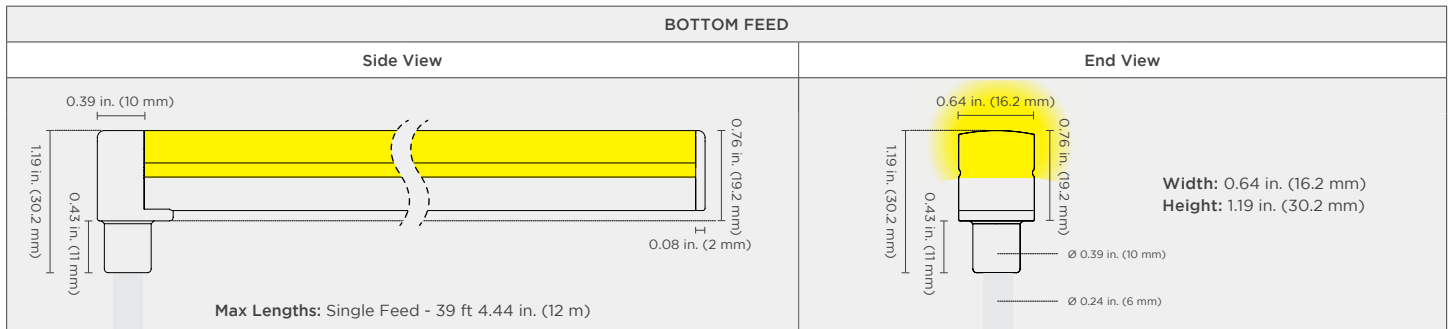

DIMENSIONS / DIAGRAMS