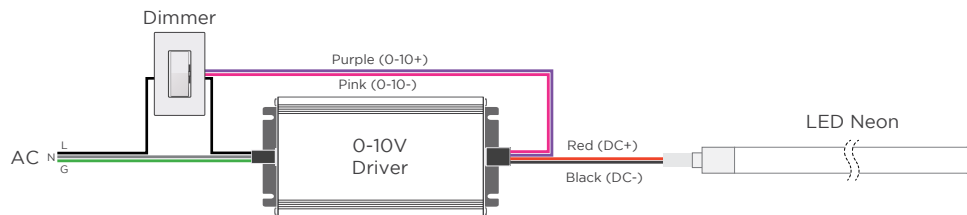

WIRING DIAGRAMS - STATIC WHITE / RGBW

0-10V